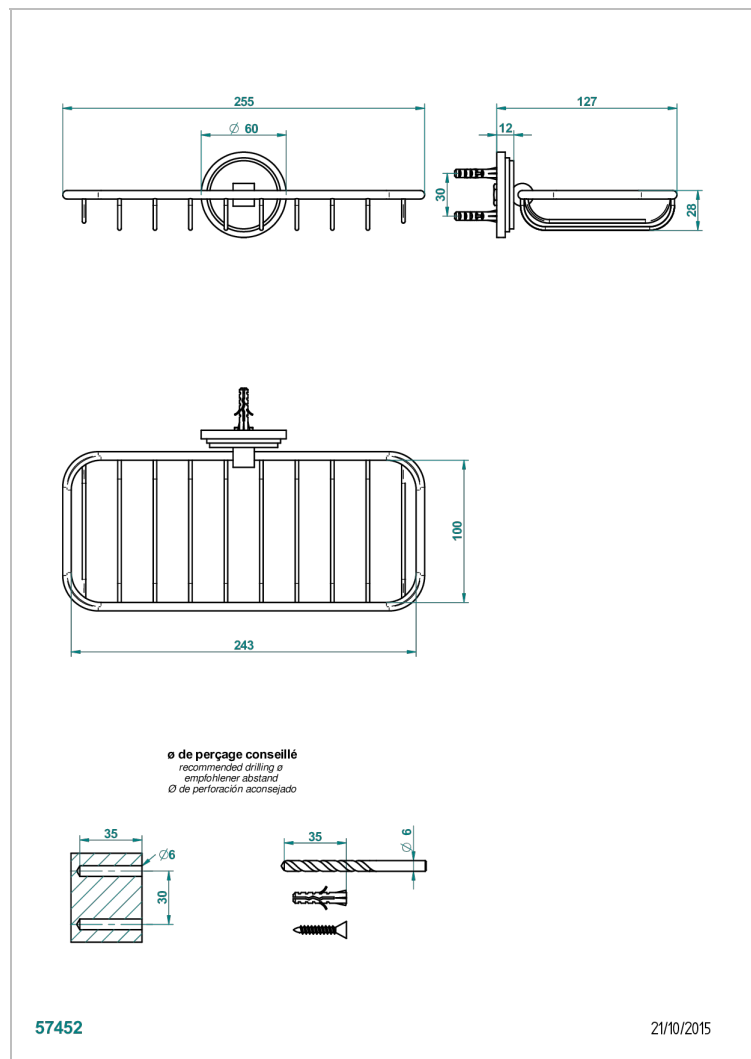

# FAUBOURG BLACK PORCELAIN WITH LEVER

G2M-620A

Net soap dish

THG<sup>®</sup>  
PARIS

## CHARACTERISTIC

- Faubourg Black Porcelain with lever
- Net soap dish