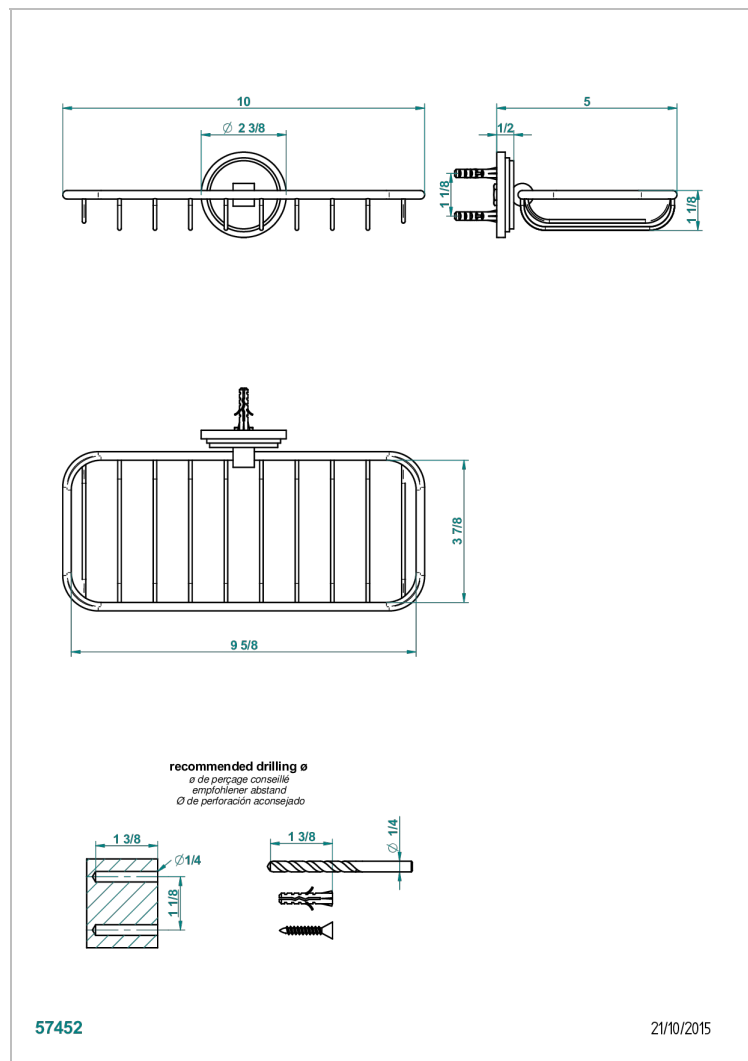

FAUBOURG BLACK PORCELAIN WITH LEVER

G2M-620A

Net soap dish

CHARACTERISTIC

- Faubourg Black Porcelain with lever
- Net soap dish

AVAILABLE FINITIONS

Antique nickel - H28
Black ceram - D30
Blush PVD - H62
Brass color PVD - H49
Brown bronze color PVD - F33
Gold color PVD - H52