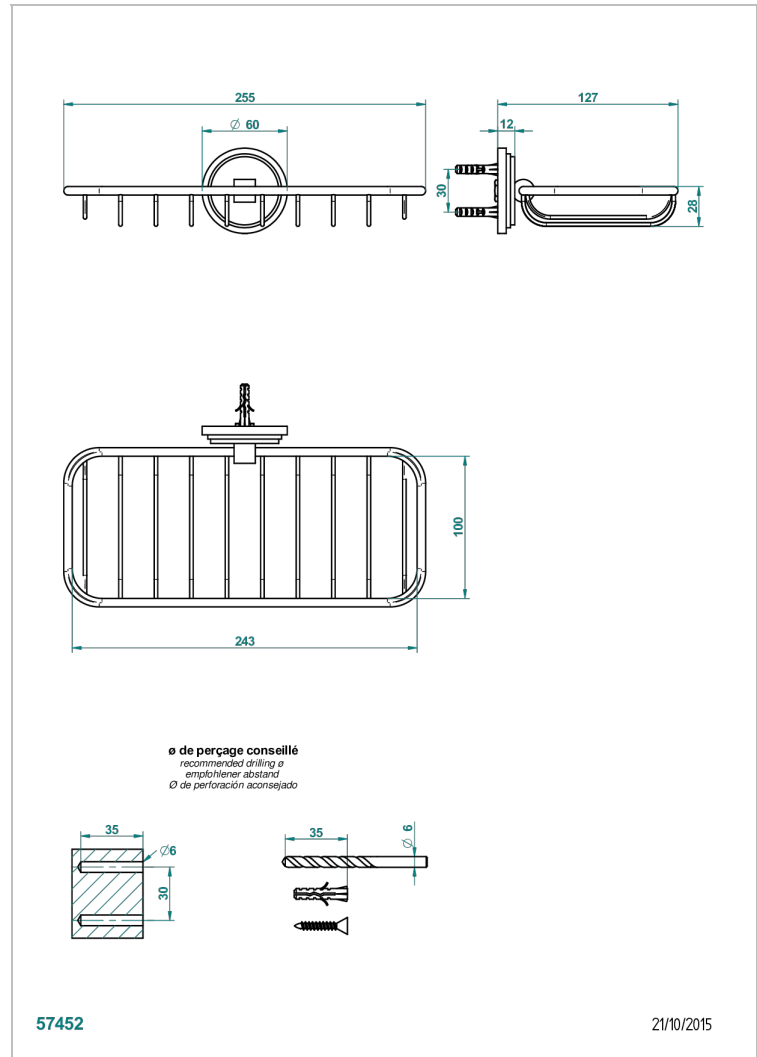

FAUBOURG BLACK PORCELAIN WITH LEVER

G2M-620A

Net soap dish

THG[®]
PARIS

CHARACTERISTIC

- Faubourg Black Porcelain with lever
- Net soap dish

AVAILABLE FINITIONS

Antique nickel - H28
Black ceram - D30
Blush PVD - H62
Brass color PVD - H49
Brown bronze color PVD - F33
Gold color PVD - H52