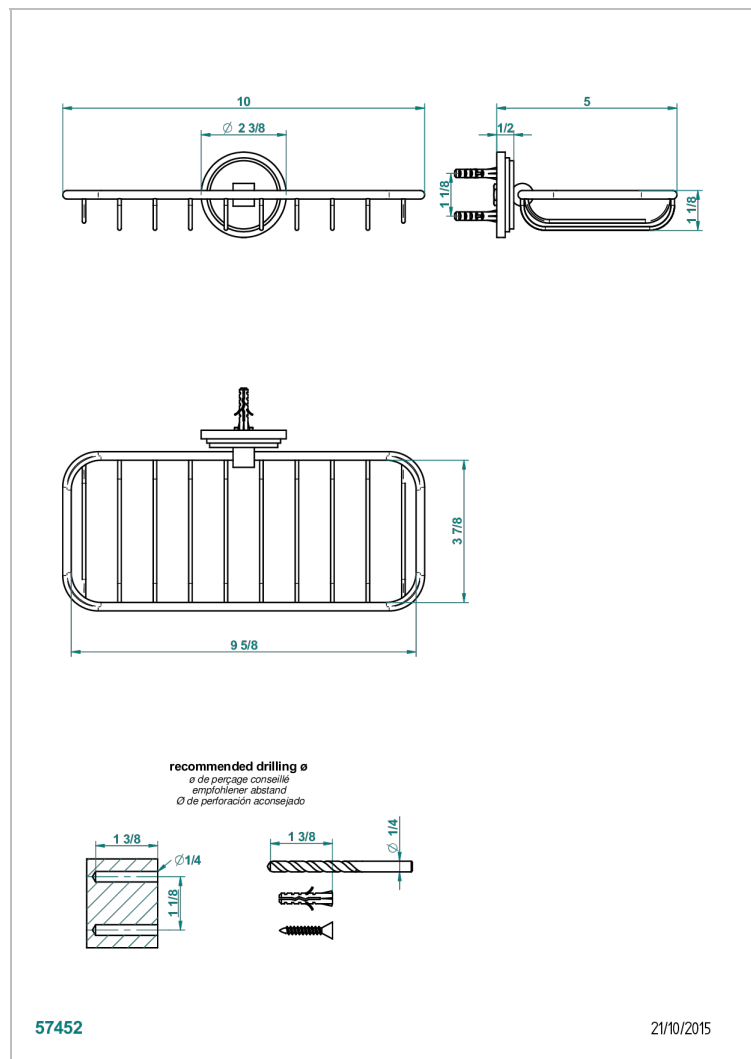

FAUBOURG BLACK PORCELAIN WITH LEVER

G2M-620A

Net soap dish

CHARACTERISTIC

- Faubourg Black Porcelain with lever
- Net soap dish

AVAILABLE FINITIONS

Antique nickel - H28
 Black ceram - D30
 Blush PVD - H62
 Brass color PVD - H49
 Brown bronze color PVD - F33
 Gold color PVD - H52