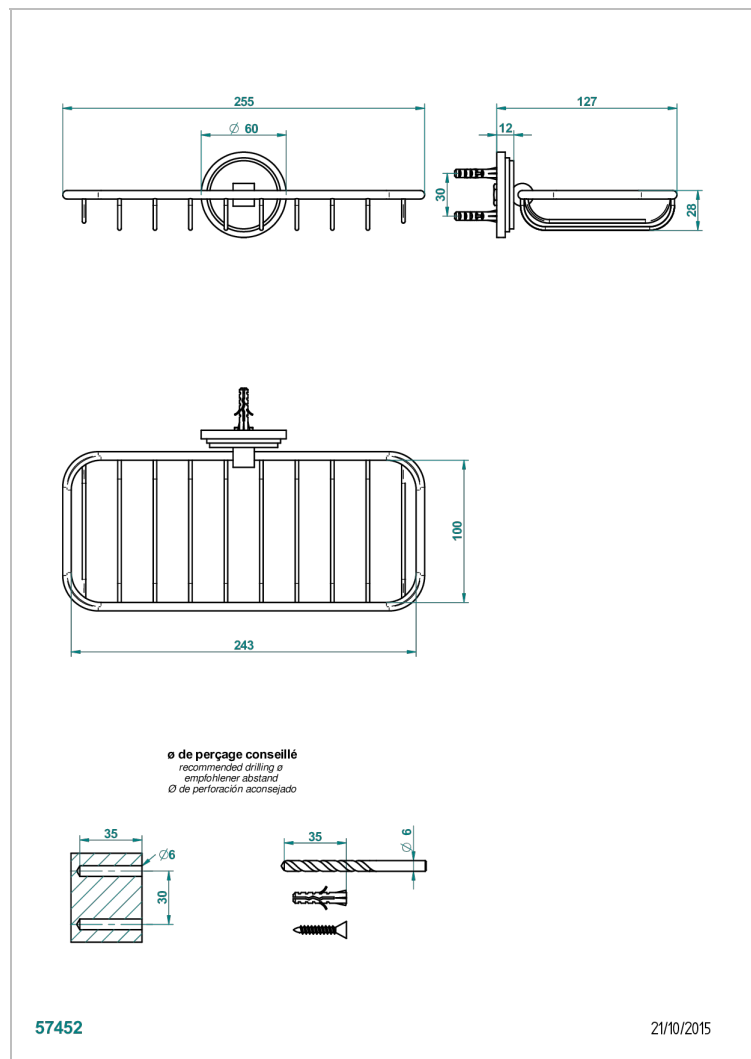

FAUBOURG BLACK PORCELAIN

G2L-620A

Net soap dish

THG[®]
PARIS

CHARACTERISTIC

- Faubourg Black Porcelain
- Net soap dish

AVAILABLE FINITIONS

Antique nickel - H28
Black ceram - D30
Blush PVD - H62
Brass color PVD - H49
Brown bronze color PVD - F33
Gold color PVD - H52