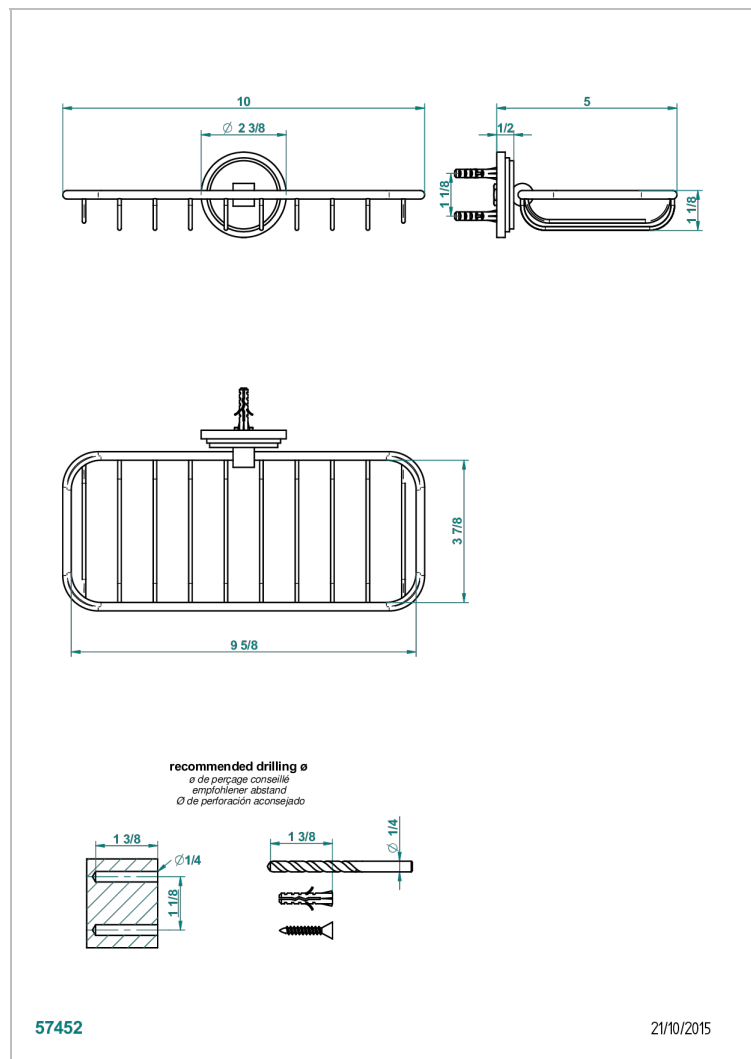

FAUBOURG BLACK PORCELAIN

G2L-620A

Net soap dish

CHARACTERISTIC

- Faubourg Black Porcelain
- Net soap dish

AVAILABLE FINITIONS

Antique nickel - H28
 Black ceram - D30
 Blush PVD - H62
 Brass color PVD - H49
 Brown bronze color PVD - F33
 Gold color PVD - H52