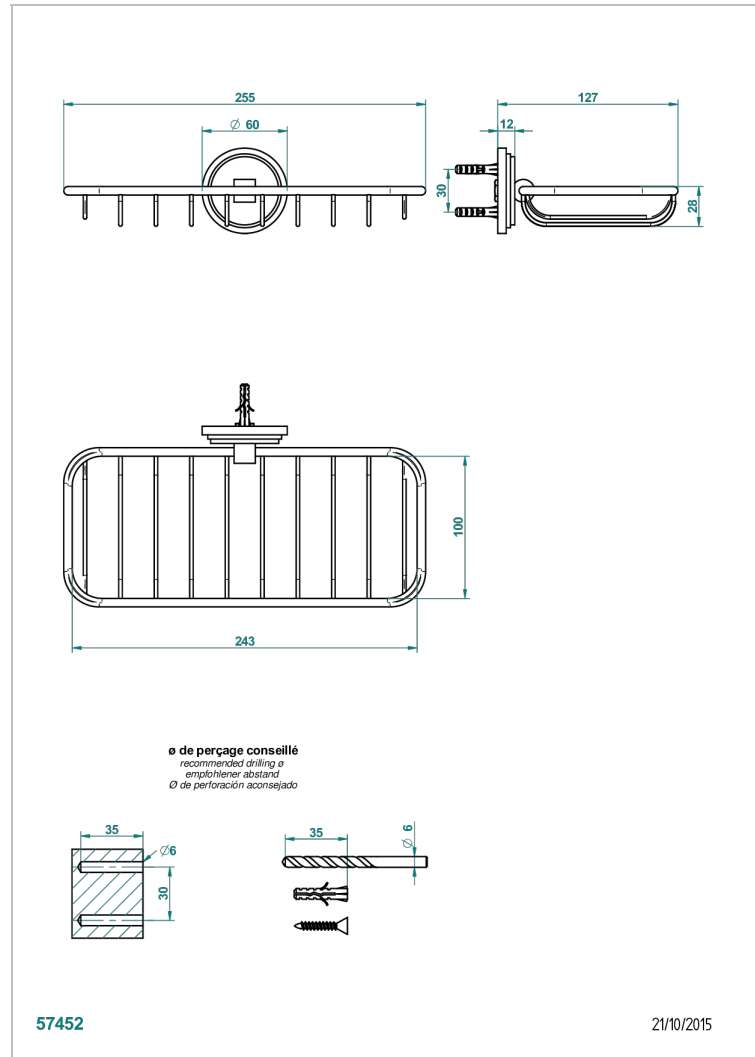

## CHARACTERISTIC

- Faubourg Black Porcelain
- Net soap dish