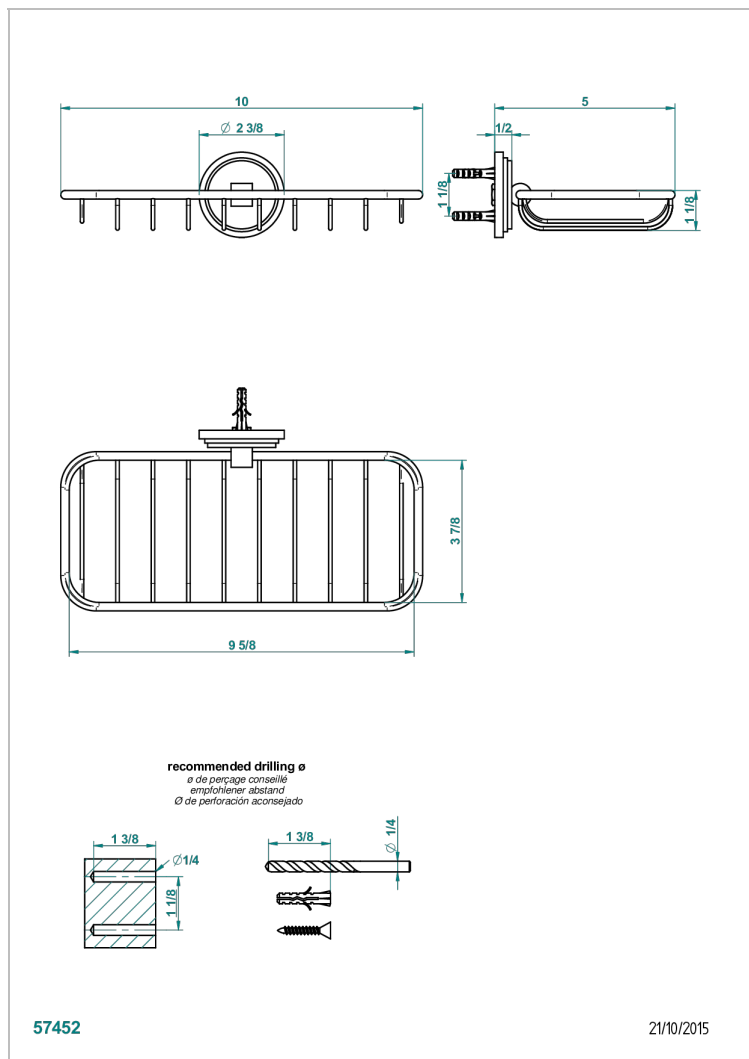

FAUBOURG BLACK PORCELAIN

G2L-620A

Net soap dish

CHARACTERISTIC

- Faubourg Black Porcelain
- Net soap dish

AVAILABLE FINITIONS

Antique nickel - H28
Black ceram - D30
Blush PVD - H62
Brass color PVD - H49
Brown bronze color PVD - F33
Gold color PVD - H52