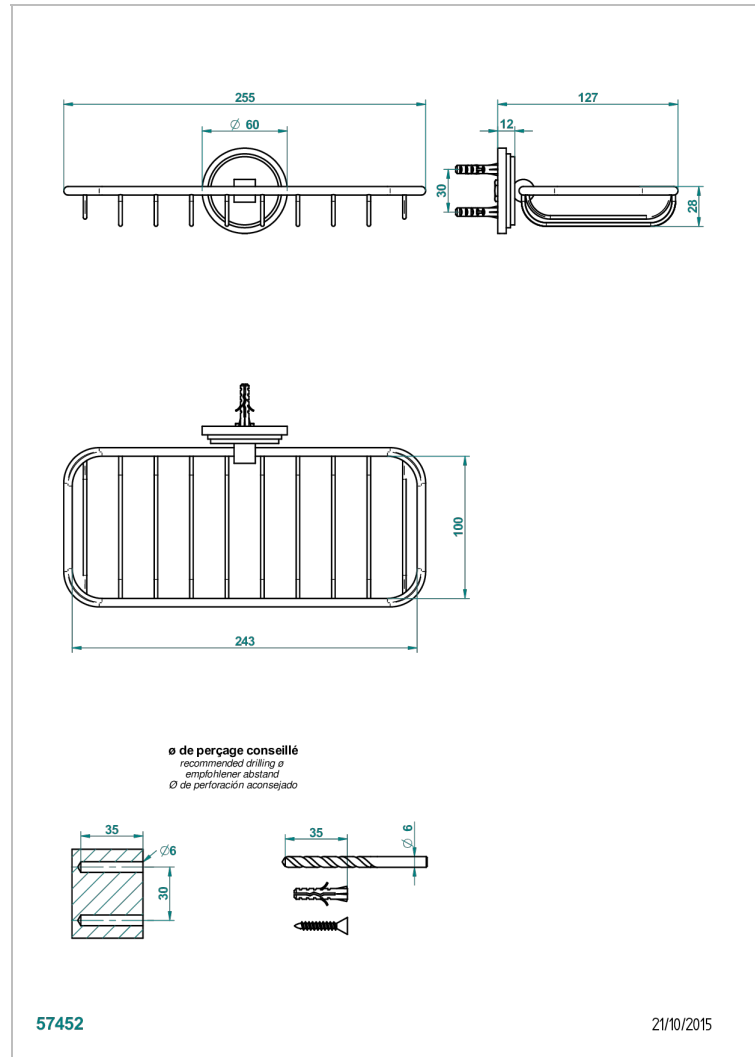

FAUBOURG WHITE PORCELAIN

G2K-620A

Soap basket, wall mounted 10" x 4"3/8

THG[®]
PARIS

CHARACTERISTIC

- Faubourg White Porcelain
- Soap basket, wall mounted 10" x 4"3/8

AVAILABLE FINITIONS

Black ceram - D30
Blush PVD - H62
Brass color PVD - H49
Brown bronze color PVD - F33
Chrome polished - A02
Chrome polished / gold polished - G02