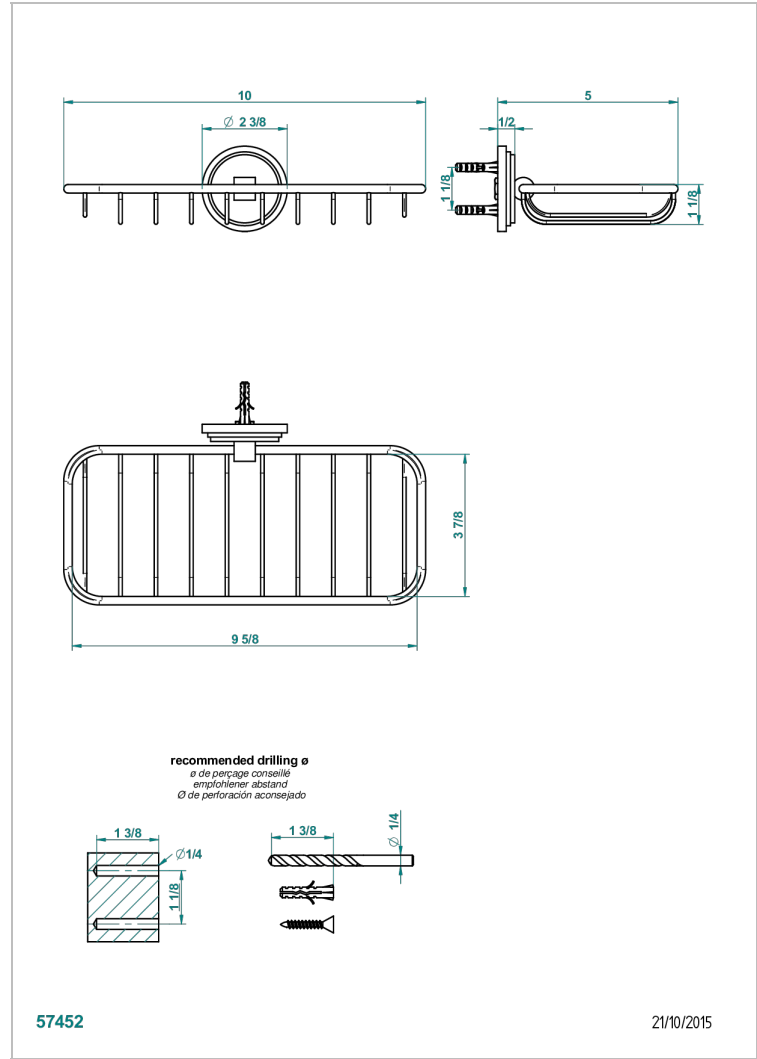

# FAUBOURG WHITE PORCELAIN

G2K-620A

Soap basket, wall mounted 10" x 4"3/8

## CHARACTERISTIC

- Faubourg White Porcelain
- Soap basket, wall mounted 10" x 4"3/8