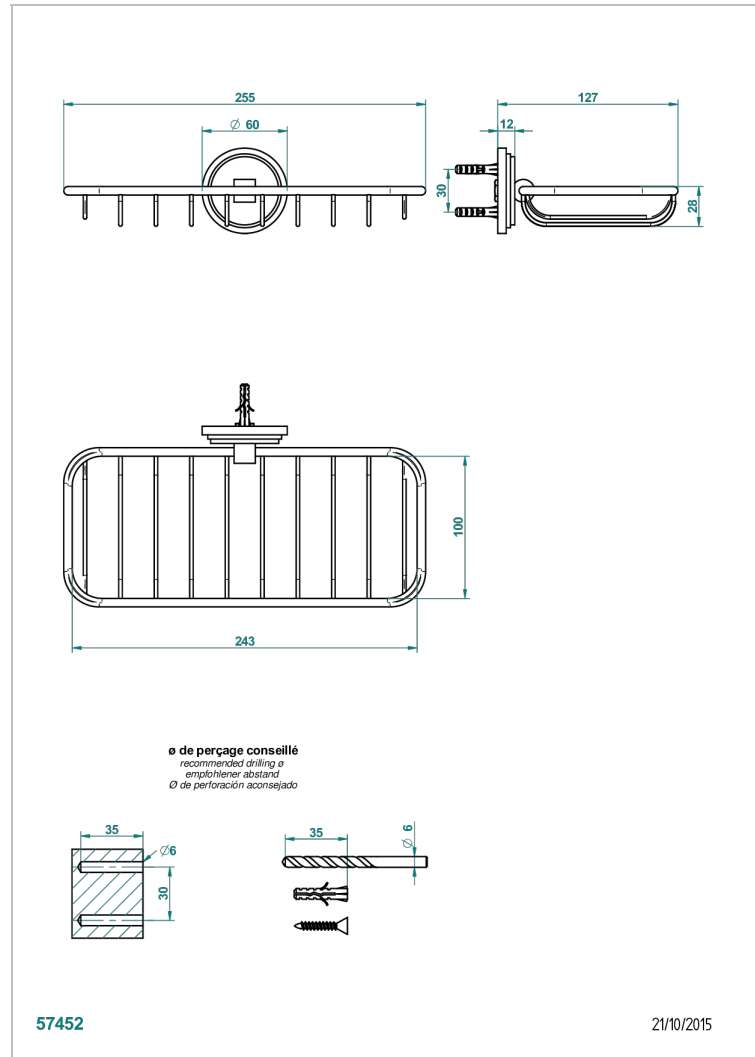

FAUBOURG WHITE PORCELAIN

G2K-620A

Net soap dish

THG[®]
PARIS

CHARACTERISTIC

- Faubourg White Porcelain
- Net soap dish

AVAILABLE FINITIONS

Antique nickel - H28
Black ceram - D30
Blush PVD - H62
Brass color PVD - H49
Brown bronze color PVD - F33
Gold color PVD - H52