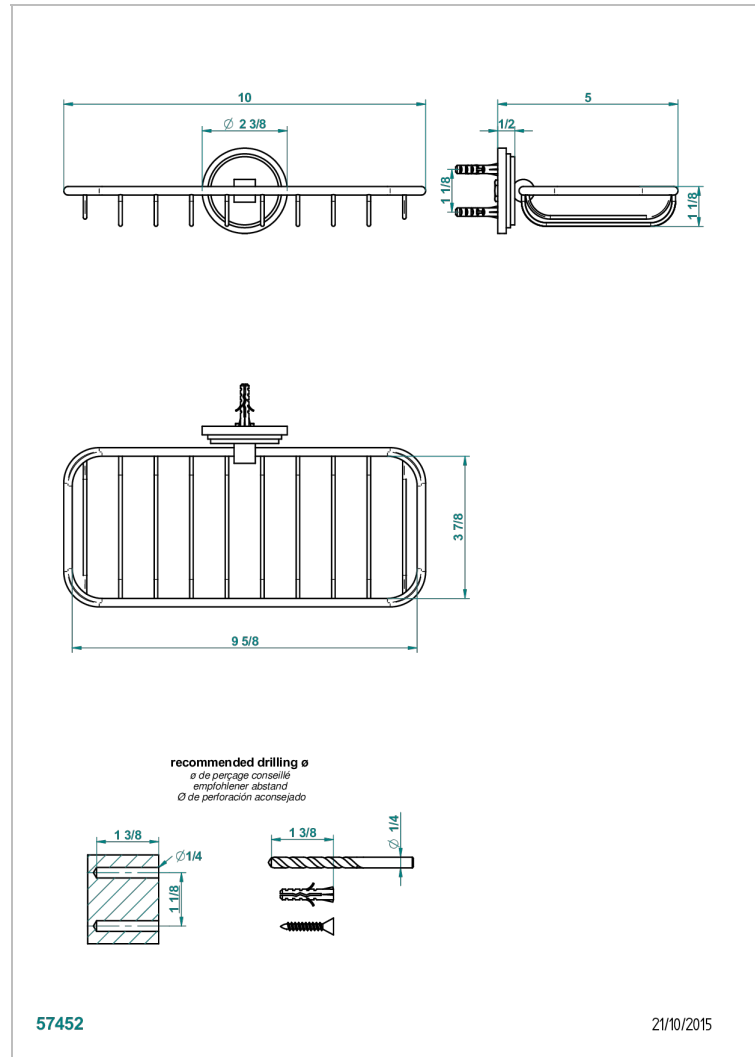

## CHARACTERISTIC

- Faubourg White Porcelain
- Net soap dish