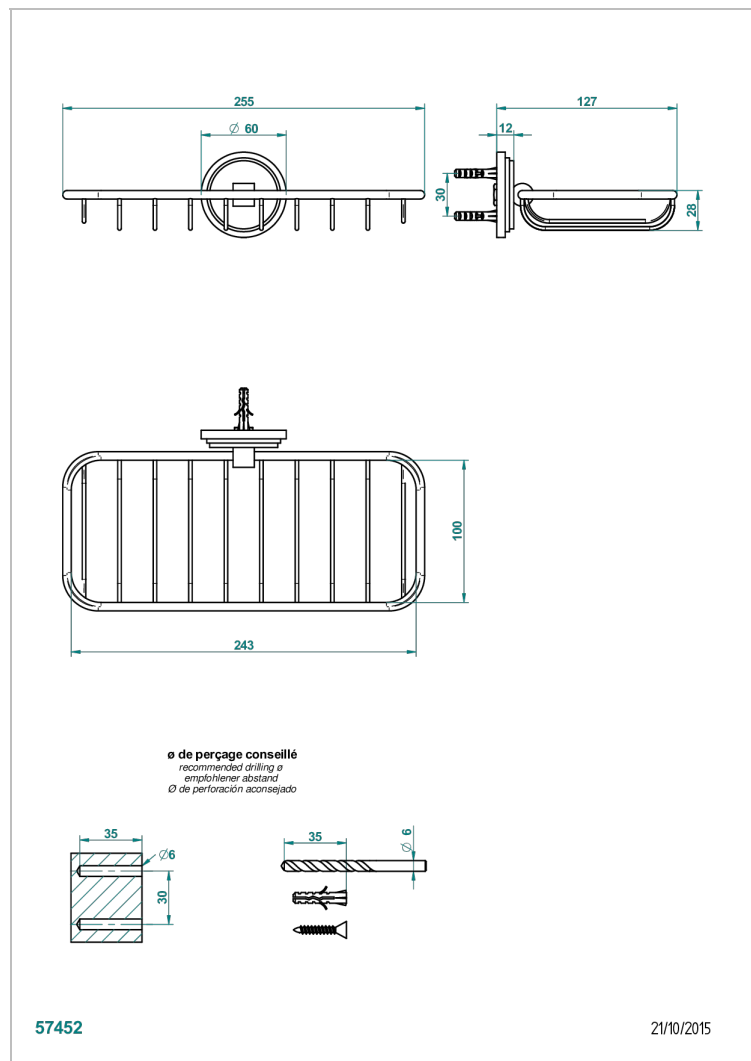

FAUBOURG WHITE PORCELAIN WITH LEVER HANDLES

G2J-620A

Soap basket, wall mounted 10" x 4"3/8

CHARACTERISTIC

- Faubourg White Porcelain with lever handles
- Soap basket, wall mounted 10" x 4"3/8

AVAILABLE FINITIONS