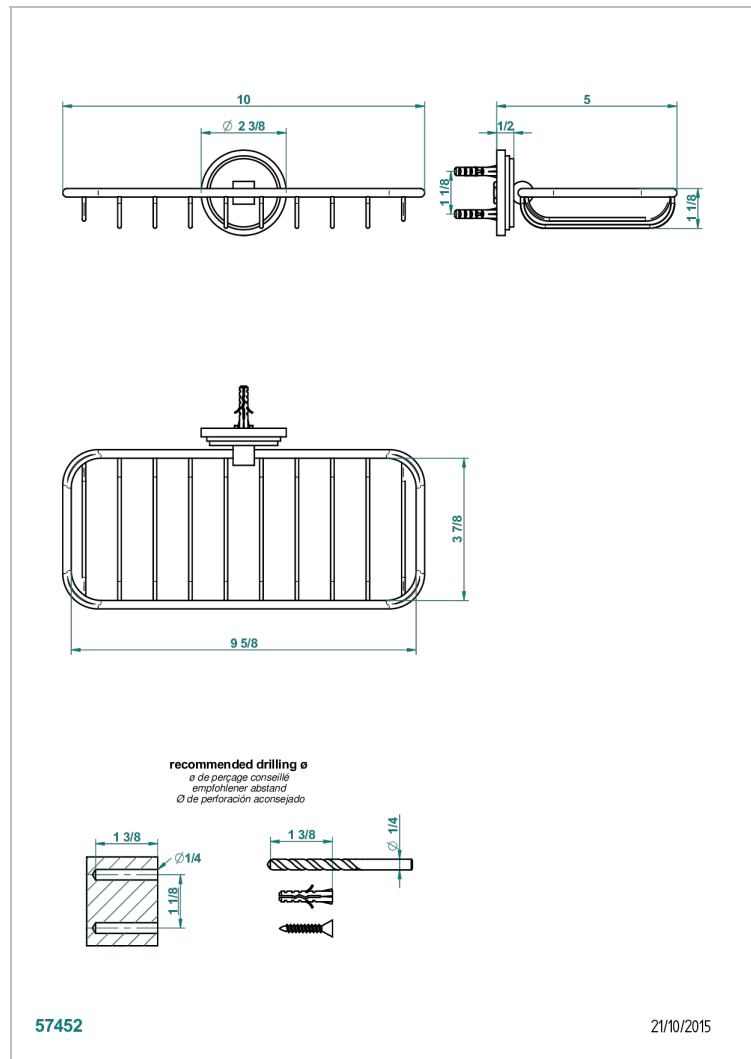

# FAUBOURG WHITE PORCELAIN WITH LEVER HANDLES

G2J-620A

Soap basket, wall mounted 10" x 4"3/8

## CHARACTERISTIC

- Faubourg White Porcelain with lever handles
- Soap basket, wall mounted 10" x 4"3/8