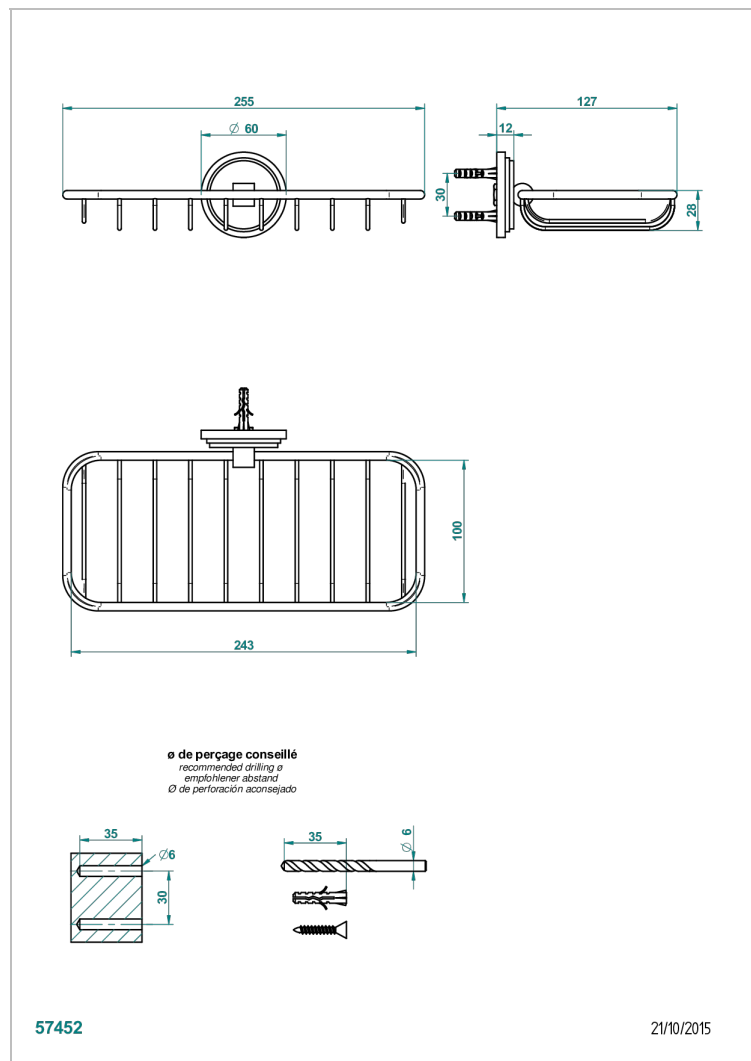

FAUBOURG WHITE PORCELAIN WITH LEVER

G2J-620A

Net soap dish

CHARACTERISTIC

- Faubourg White Porcelain with lever
- Net soap dish

AVAILABLE FINITIONS

Antique nickel - H28
Black ceram - D30
Blush PVD - H62
Brass color PVD - H49
Brown bronze color PVD - F33
Gold color PVD - H52