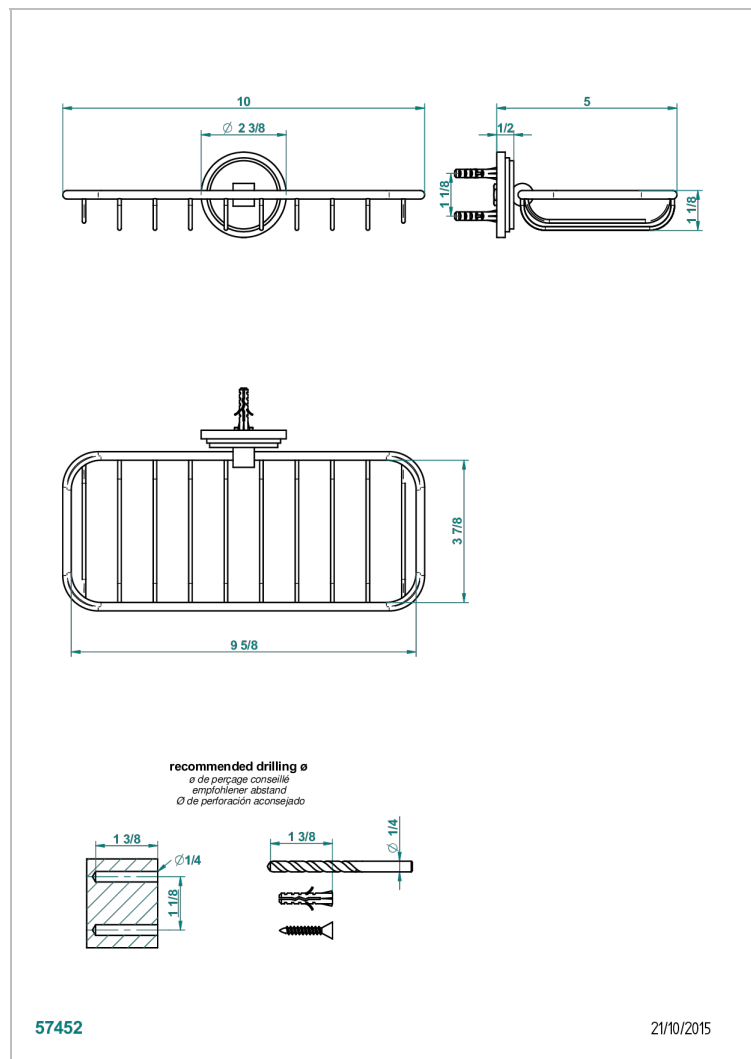

FAUBOURG WHITE PORCELAIN WITH LEVER

G2J-620A

Net soap dish

CHARACTERISTIC

- Faubourg White Porcelain with lever
- Net soap dish

AVAILABLE FINITIONS

Antique nickel - H28
Black ceram - D30
Blush PVD - H62
Brass color PVD - H49
Brown bronze color PVD - F33
Gold color PVD - H52