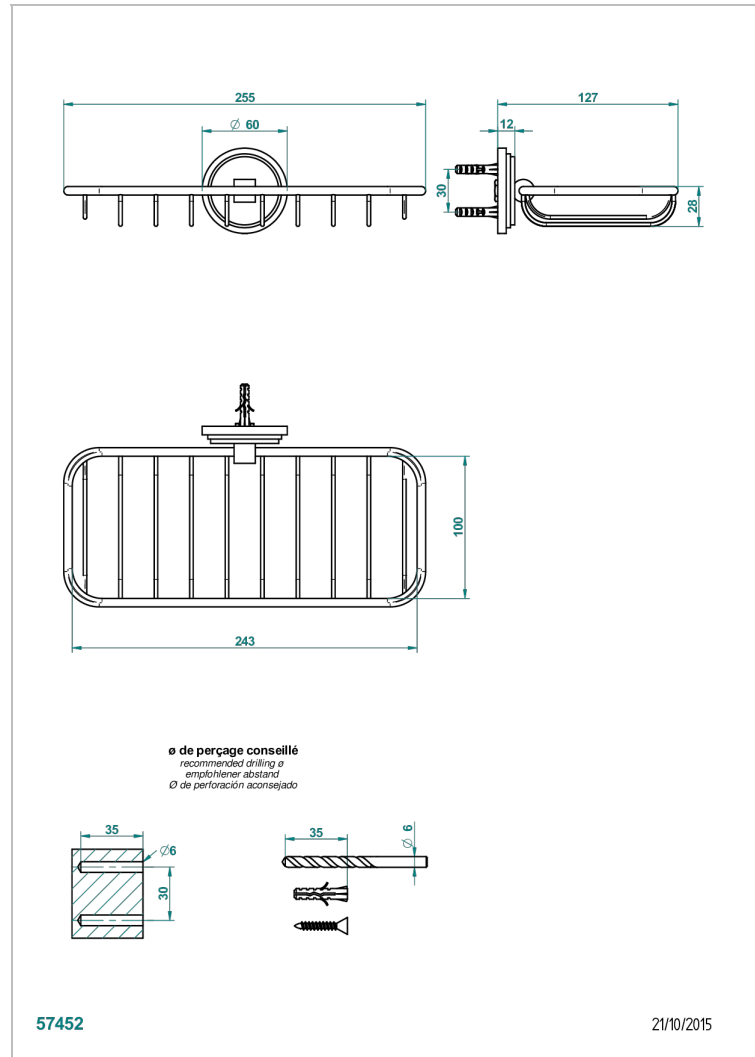

FAUBOURG WHITE PORCELAIN WITH LEVER

G2J-620A

Net soap dish

THG[®]
PARIS

CHARACTERISTIC

- Faubourg White Porcelain with lever
- Net soap dish

AVAILABLE FINITIONS

Antique nickel - H28
Black ceram - D30
Blush PVD - H62
Brass color PVD - H49
Brown bronze color PVD - F33
Gold color PVD - H52