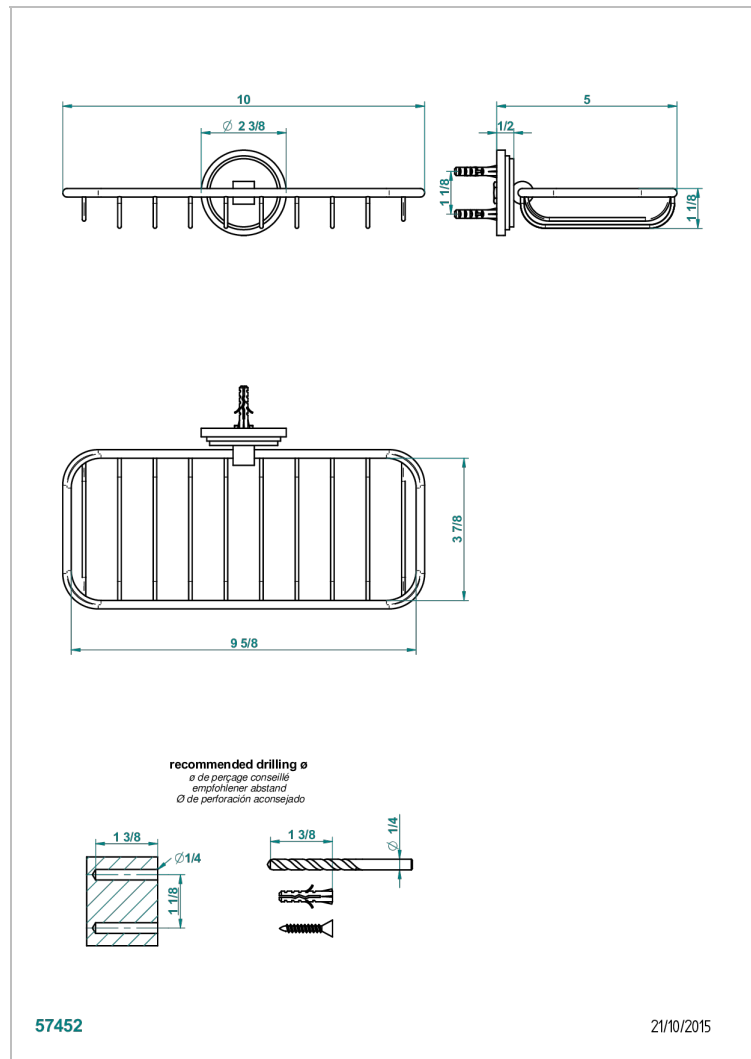

# FAUBOURG WHITE PORCELAIN WITH LEVER

G2J-620A

Net soap dish

## CHARACTERISTIC

- Faubourg White Porcelain with lever
- Net soap dish