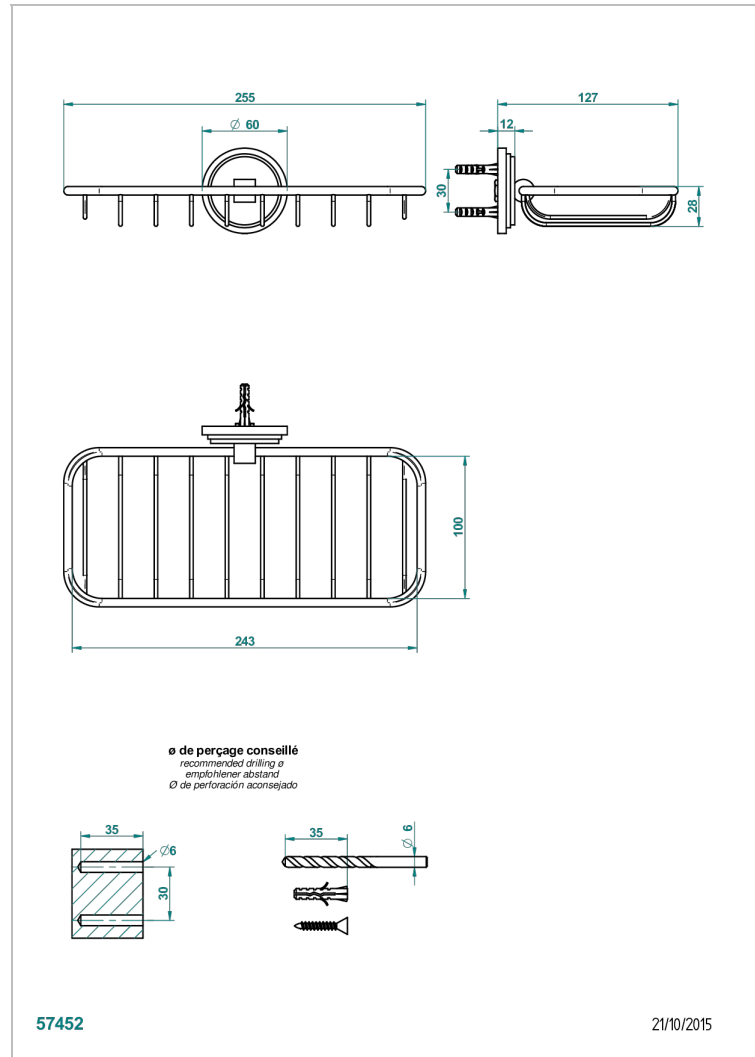

LE 9 NERO MARQUINA

G2I-620A

Soap basket, wall mounted 10" x 4"3/8

THG[®]
PARIS

CHARACTERISTIC

- Le 9 Nero Marquina
- Soap basket, wall mounted 10" x 4"3/8

AVAILABLE FINITIONS

Black ceram - D30
Blush PVD - H62
Brass color PVD - H49
Brown bronze color PVD - F33
Chrome polished - A02
Chrome polished / gold polished - G02