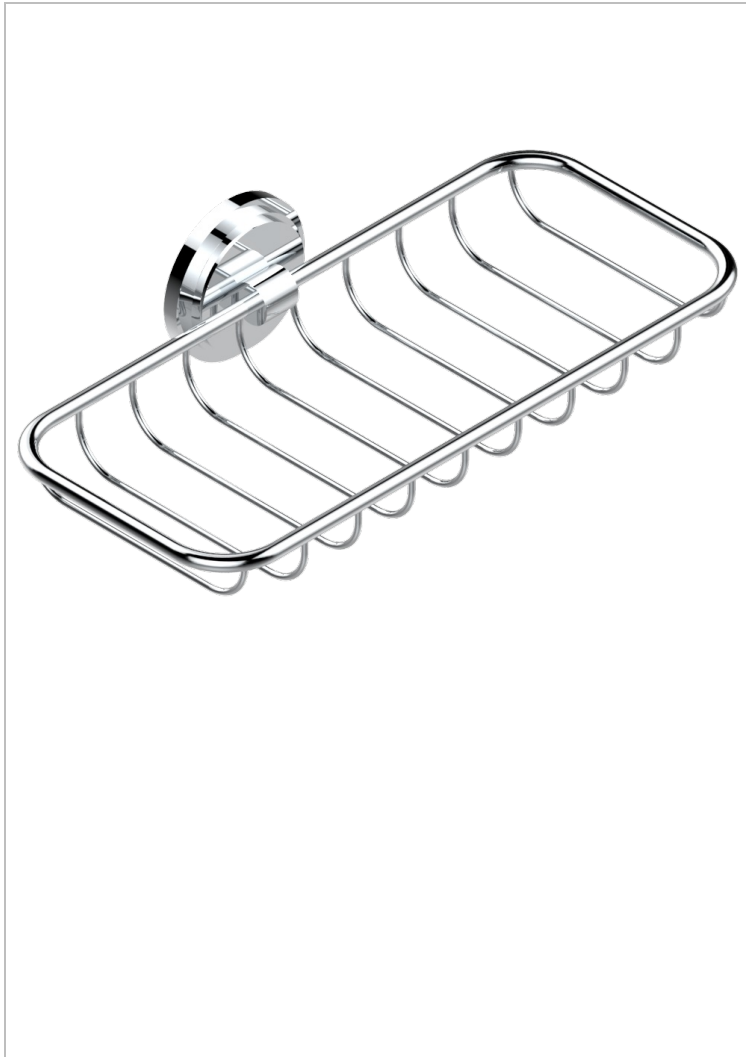

LE 9 NERO MARQUINA

G2I-620A

Soap basket, wall mounted 10" x 4"3/8

THG[®]
PARIS

CHARACTERISTIC

- Le 9 Nero Marquina
- Soap basket, wall mounted 10" x 4"3/8

AVAILABLE FINITIONS

Black ceram - D30
Blush PVD - H62
Brass color PVD - H49
Brown bronze color PVD - F33
Chrome polished - A02
Chrome polished / gold polished - G02

Gold color PVD - H52
Gold mat - F07
Gold polished - F01
Graphite PVD - H64
Matt Umber PVD - H67
Matt blush PVD - H60

Matt brass color PVD - H50
Matt brown bronze color PVD - F34
Matt chrome (American satin) - C02
Matt gold color PVD - H53
Matt graphite PVD - H65
Matt nickel (American satin) - C01