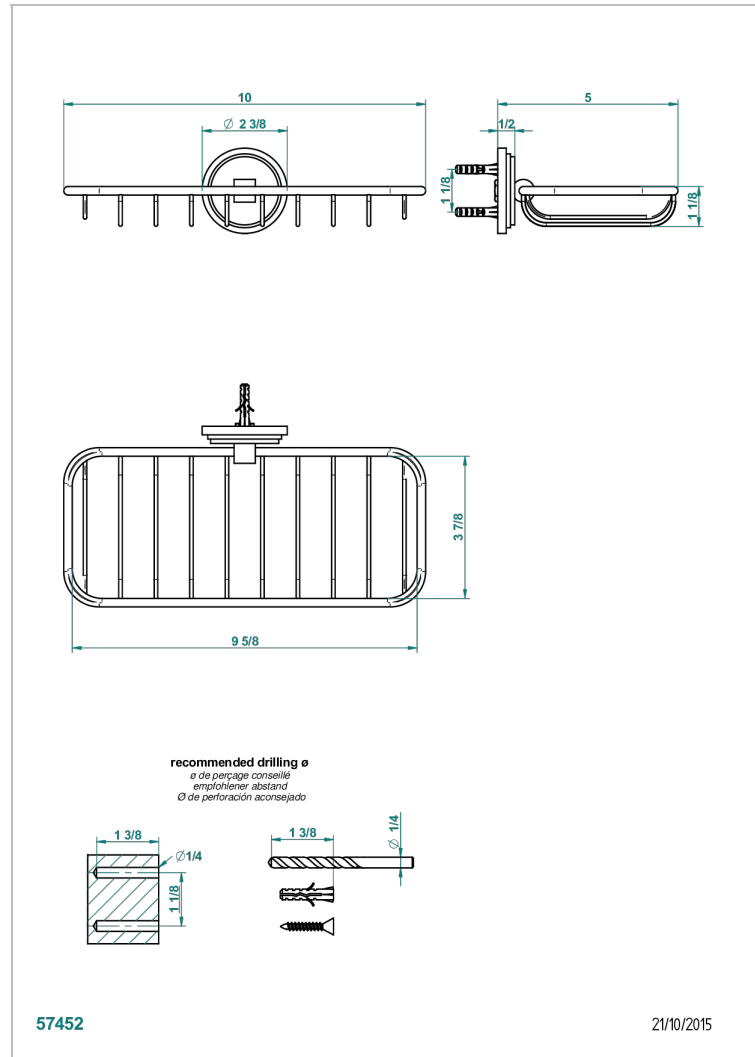

LE 9 NERO MARQUINA

G2I-620A

Soap basket, wall mounted 10" x 4"3/8

THG[®]
PARIS

CHARACTERISTIC

- Le 9 Nero Marquina
- Soap basket, wall mounted 10" x 4"3/8

AVAILABLE FINITIONS

Black ceram - D30
Blush PVD - H62
Brass color PVD - H49
Brown bronze color PVD - F33
Chrome polished - A02
Chrome polished / gold polished - G02