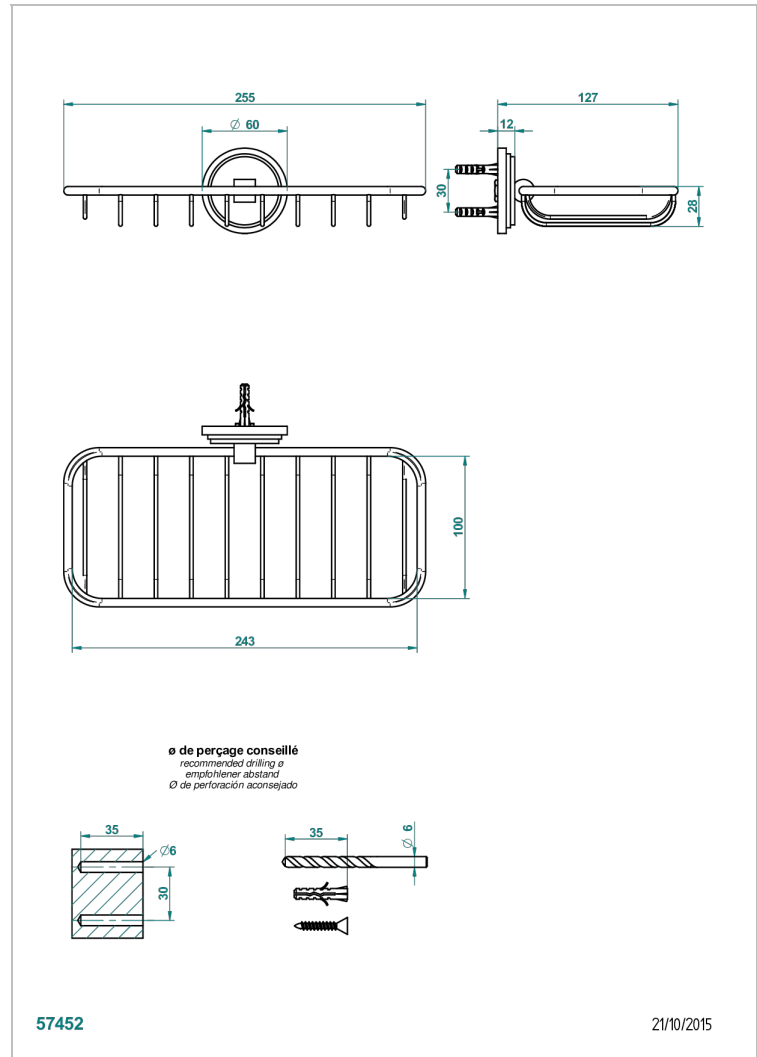

LE 9 NERO MARQUINA

G2I-620A

Net soap dish

THG[®]
PARIS

CHARACTERISTIC

- Le 9 Nero Marquina
- Net soap dish

AVAILABLE FINITIONS

Antique nickel - H28
Black ceram - D30
Blush PVD - H62
Brass color PVD - H49
Brown bronze color PVD - F33
Gold color PVD - H52