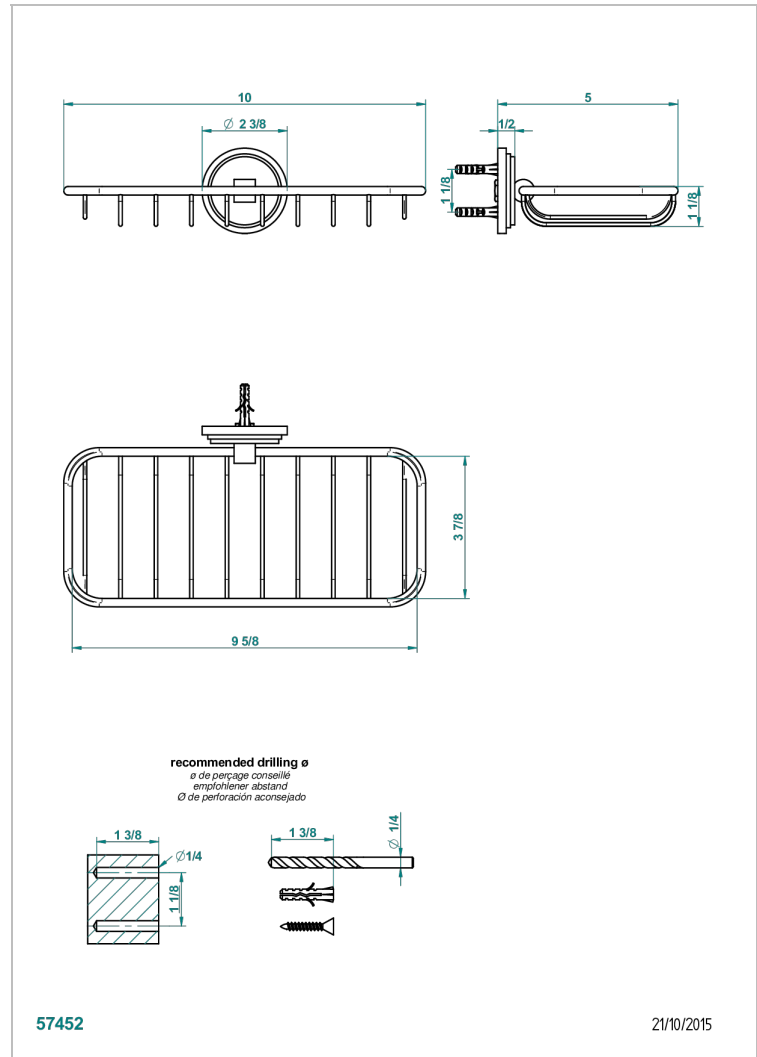

LE 9 NERO MARQUINA

G2I-620A

Net soap dish

THG[®]
PARIS

CHARACTERISTIC

- Le 9 Nero Marquina
- Net soap dish

AVAILABLE FINITIONS

Antique nickel - H28
Black ceram - D30
Blush PVD - H62
Brass color PVD - H49
Brown bronze color PVD - F33
Gold color PVD - H52