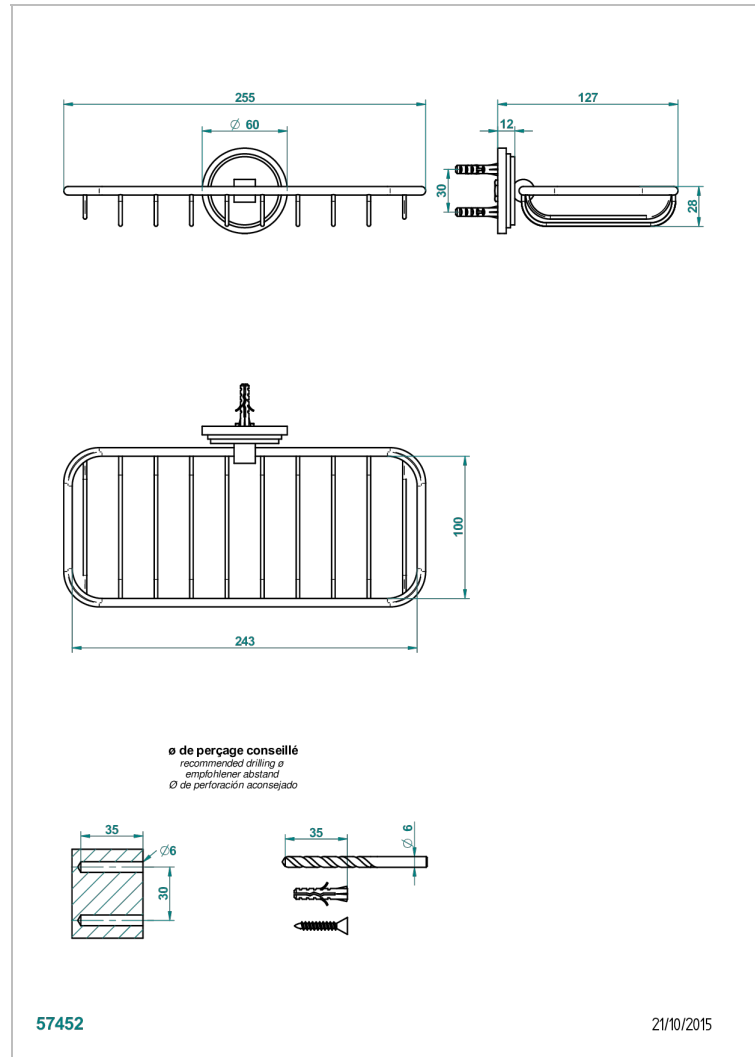

LE 9 HOWLITE

G2H-620A

Soap basket, wall mounted 10" x 4"3/8

THG[®]
PARIS

CHARACTERISTIC

- Le 9 Howlite
- Soap basket, wall mounted 10" x 4"3/8

AVAILABLE FINITIONS

Black ceram - D30
Blush PVD - H62
Brass color PVD - H49
Brown bronze color PVD - F33
Chrome polished - A02
Chrome polished / gold polished - G02