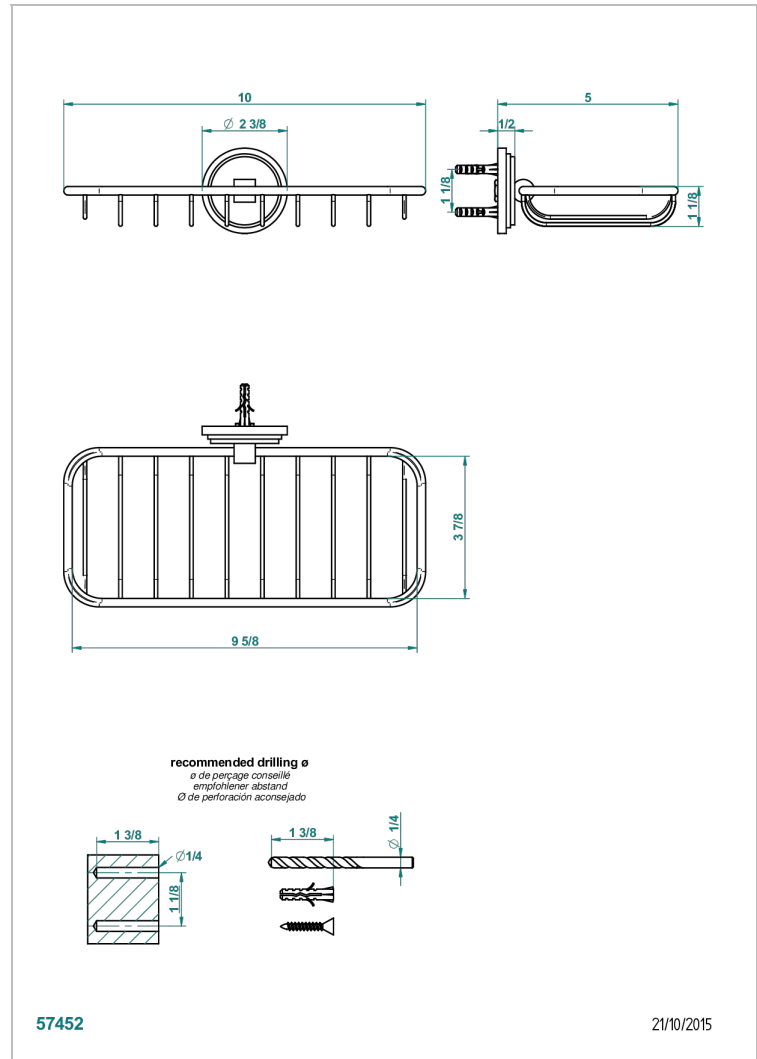

LE 9 HOWLITE

G2H-620A

Soap basket, wall mounted 10" x 4"3/8

CHARACTERISTIC

- Le 9 Howlite
- Soap basket, wall mounted 10" x 4"3/8

AVAILABLE FINITIONS

Black ceram - D30
Blush PVD - H62
Brass color PVD - H49
Brown bronze color PVD - F33
Chrome polished - A02
Chrome polished / gold polished - G02