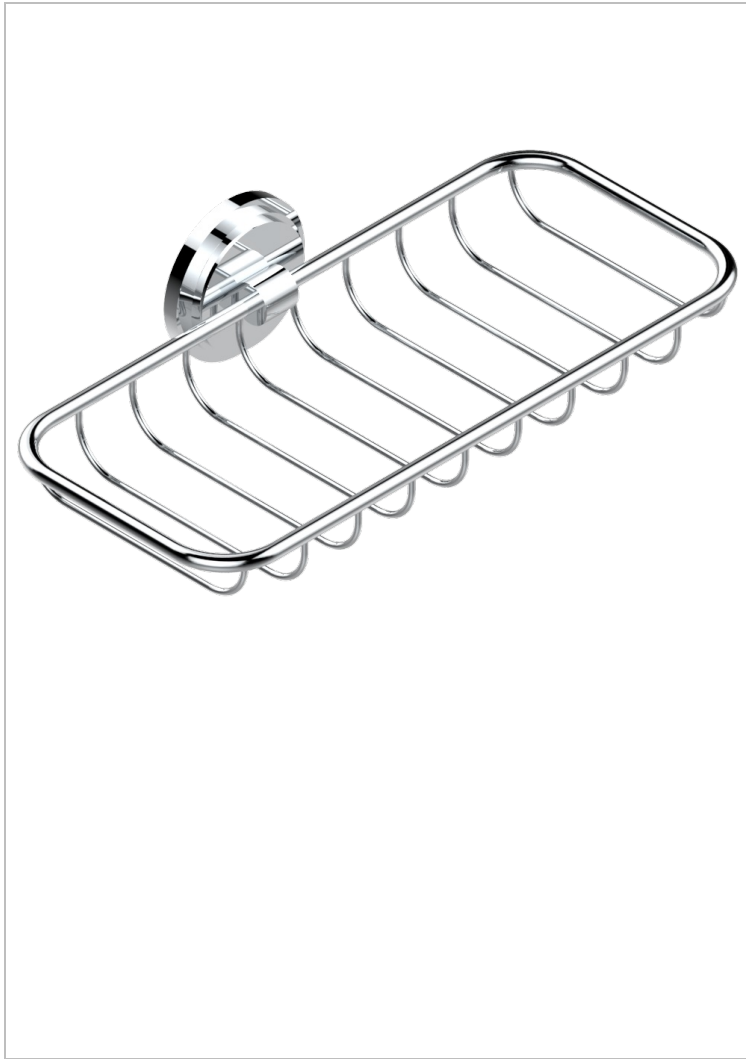

LE 9 HOWLITE

G2H-620A

Soap basket, wall mounted 10" x 4"3/8

CHARACTERISTIC

- Le 9 Howlite
- Soap basket, wall mounted 10" x 4"3/8

AVAILABLE FINITIONS

Black ceram - D30
Blush PVD - H62
Brass color PVD - H49
Brown bronze color PVD - F33
Chrome polished - A02
Chrome polished / gold polished - G02

Gold color PVD - H52
Gold mat - F07
Gold polished - F01
Graphite PVD - H64
Matt Umber PVD - H67
Matt blush PVD - H60

Matt brass color PVD - H50
Matt brown bronze color PVD - F34
Matt chrome (American satin) - C02
Matt gold color PVD - H53
Matt graphite PVD - H65
Matt nickel (American satin) - C01