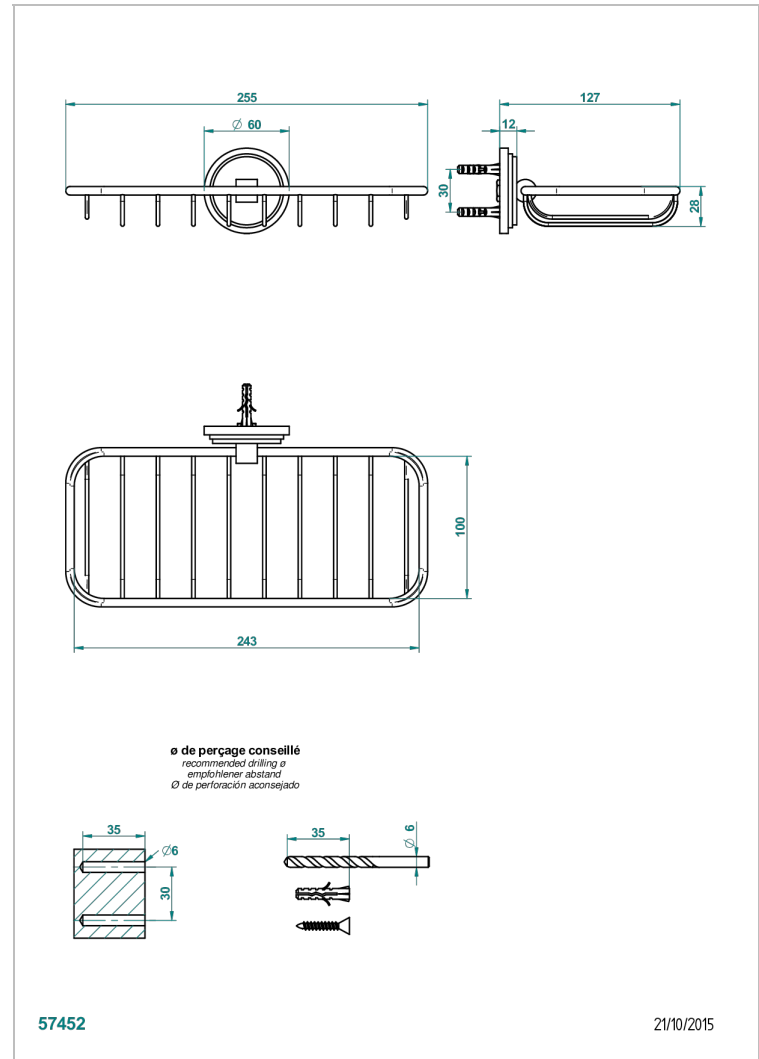

LE 9 HOWLITE

G2H-620A

Net soap dish

THG[®]
PARIS

CHARACTERISTIC

- Le 9 Howlite
- Net soap dish

AVAILABLE FINITIONS

Antique nickel - H28
Black ceram - D30
Blush PVD - H62
Brass color PVD - H49
Brown bronze color PVD - F33
Gold color PVD - H52