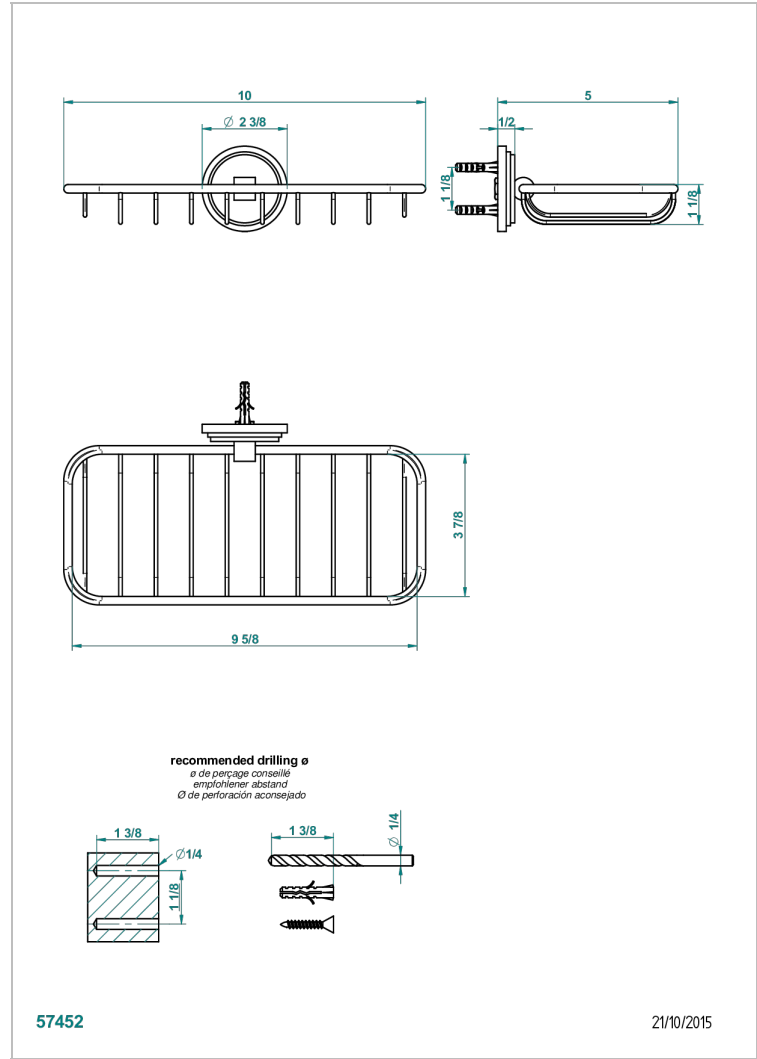

# LE 9 HOWLITE

G2H-620A

Net soap dish

THG<sup>®</sup>  
PARIS

## CHARACTERISTIC

- Le 9 Howlite
- Net soap dish