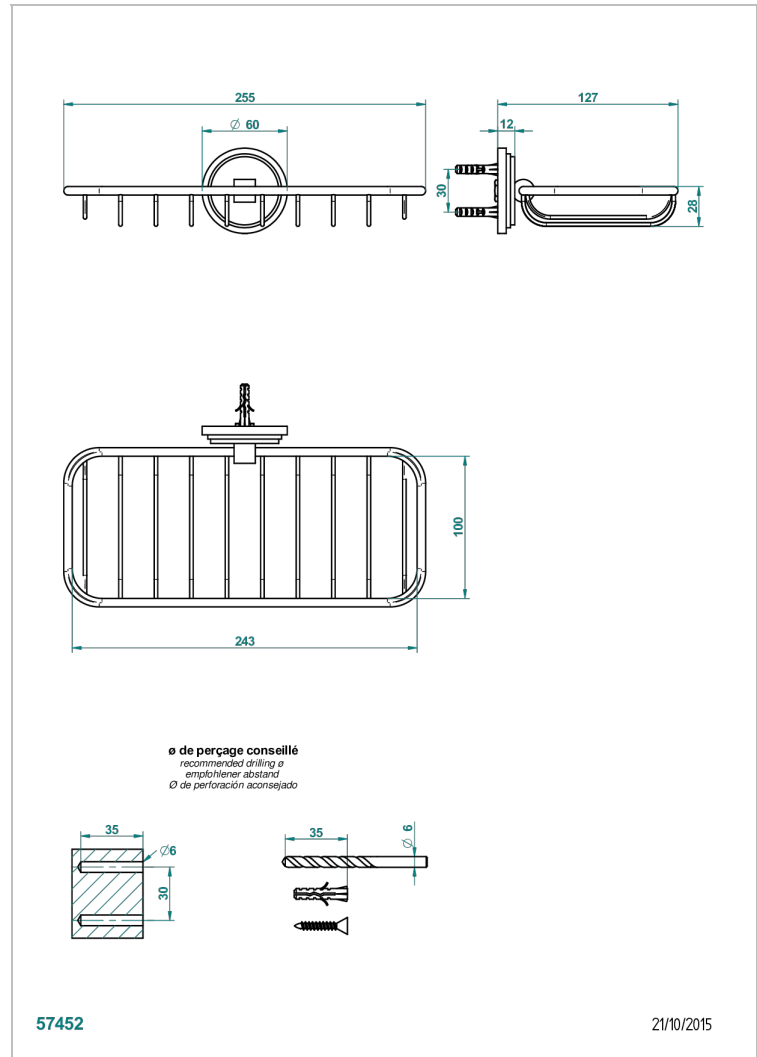

LE 9 HOWLITE

G2H-620A

Net soap dish

THG[®]
PARIS

CHARACTERISTIC

- Le 9 Howlite
- Net soap dish

AVAILABLE FINITIONS

Antique nickel - H28
Black ceram - D30
Blush PVD - H62
Brass color PVD - H49
Brown bronze color PVD - F33
Gold color PVD - H52