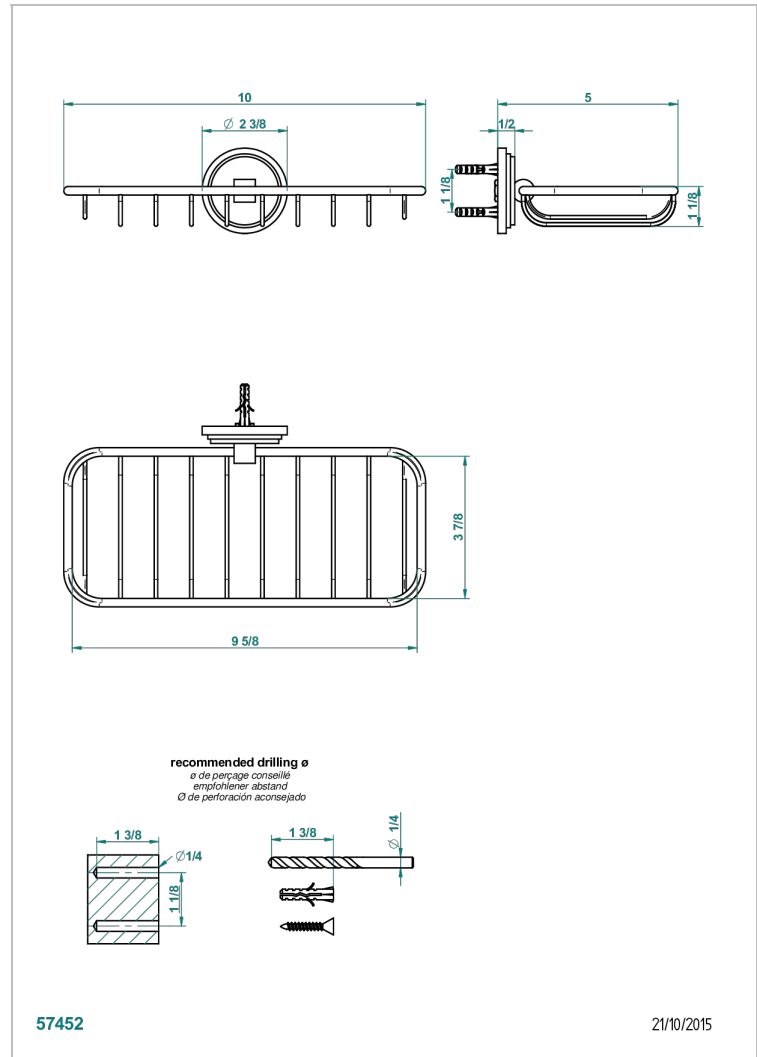

LE 9 HOWLITE

G2H-620A

Net soap dish

THG[®]
PARIS

CHARACTERISTIC

- Le 9 Howlite
- Net soap dish

AVAILABLE FINITIONS

Antique nickel - H28
Black ceram - D30
Blush PVD - H62
Brass color PVD - H49
Brown bronze color PVD - F33
Gold color PVD - H52