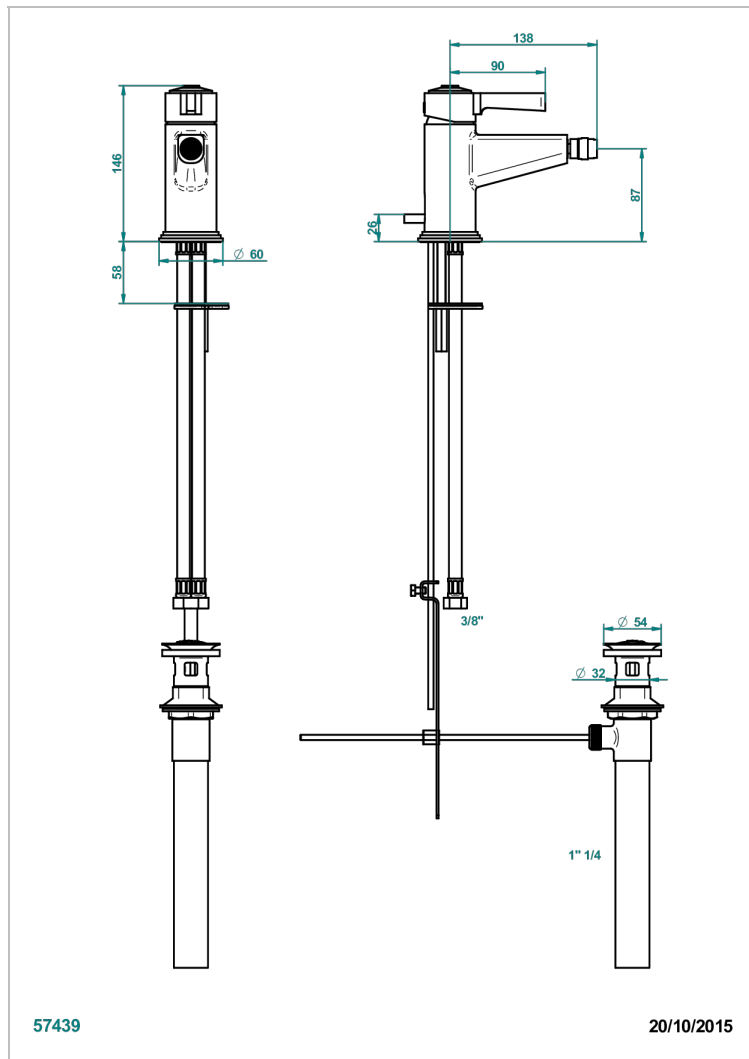

# FROUFROU WITH LEVER HANDLES

G2P-6504/US

Single lever bidet faucet with drain