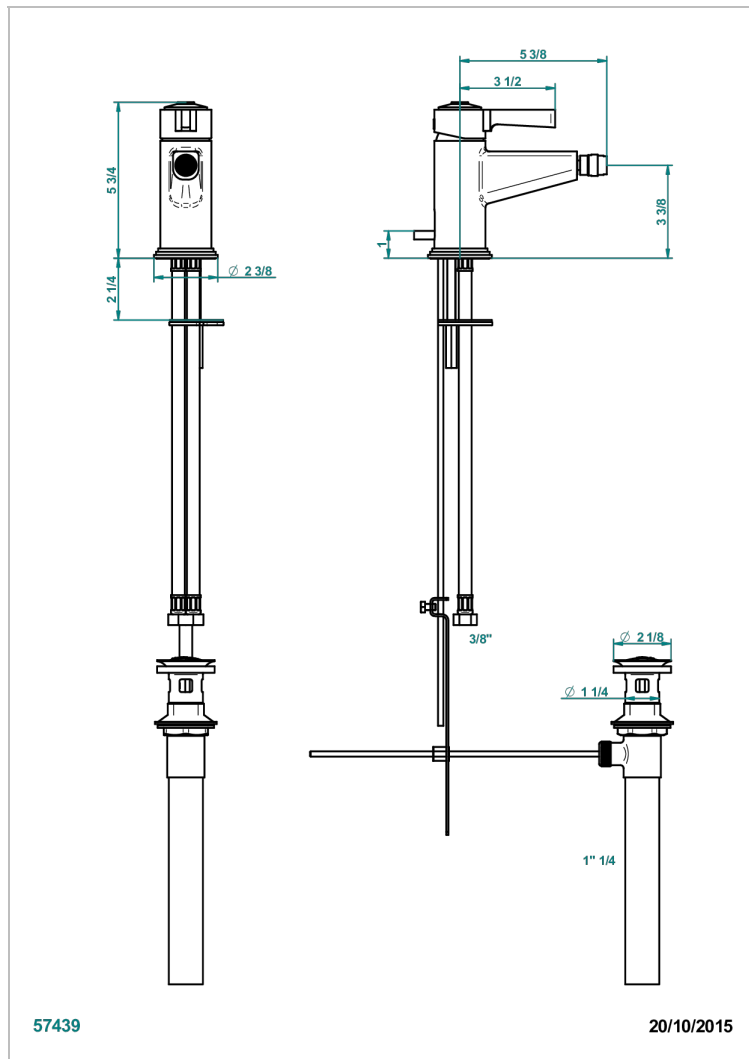

# FROUFROU WITH LEVER HANDLES

G2P-6504/US

Single lever bidet faucet with drain