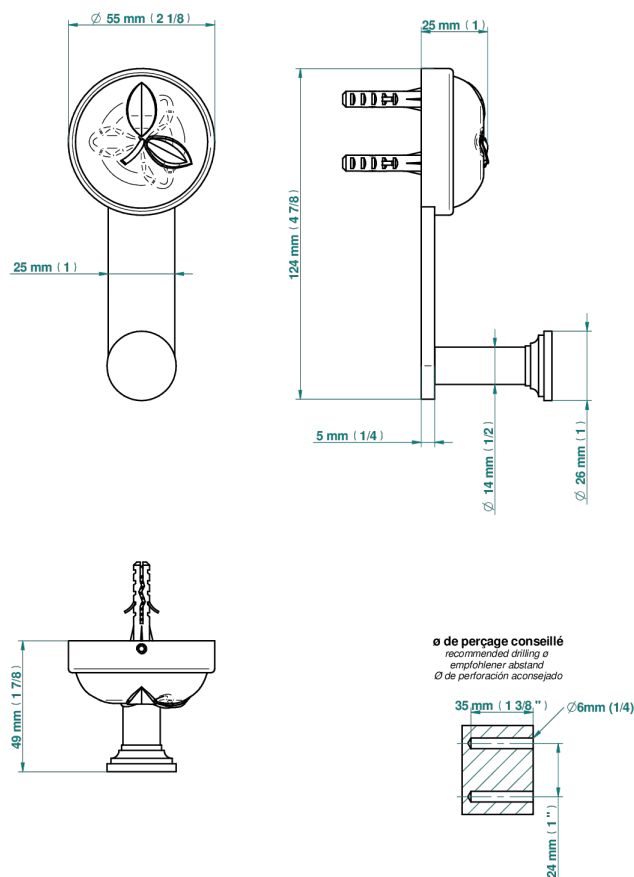

POMME CLEAR SATINY CRYSTAL

A42-517

Robe hook

57409

27/12/2021

CHARACTERISTIC

- Pomme Clear satiny crystal
- Robe hook

AVAILABLE FINITIONS