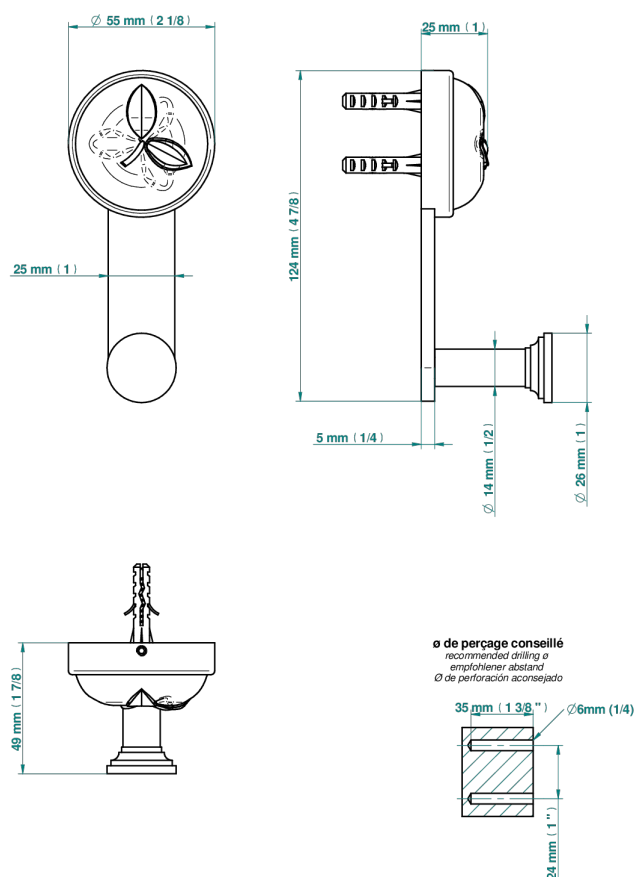

# POMME CLEAR SATIN CRYSTAL

A42-517

Single robe hook

57409

27/12/2021

## CHARACTERISTIC

- Pomme Clear satin crystal
- Single robe hook