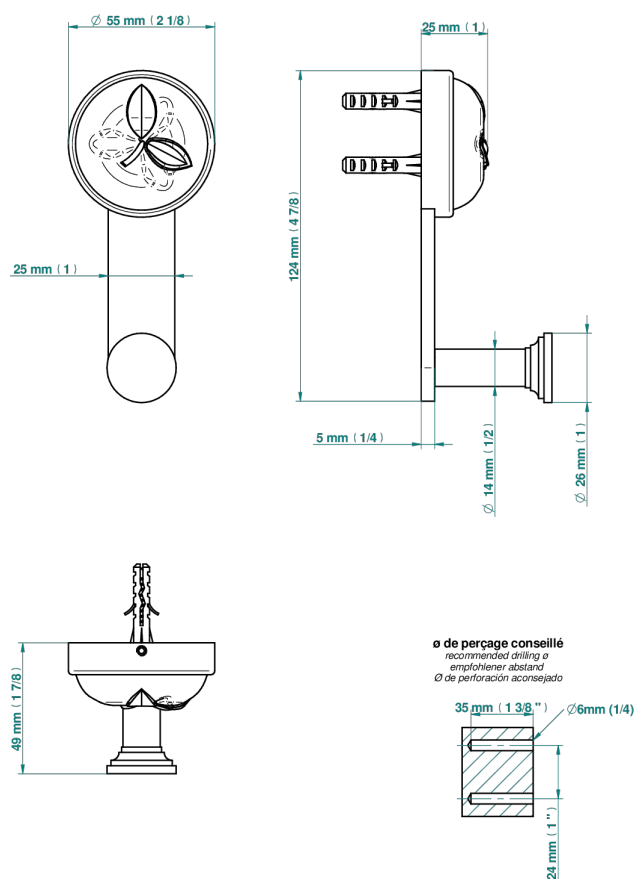

POMME CLEAR SATIN CRYSTAL

A42-517

Single robe hook

57409

27/12/2021

CHARACTERISTIC

- Pomme Clear satin crystal
- Single robe hook

AVAILABLE FINITIONS