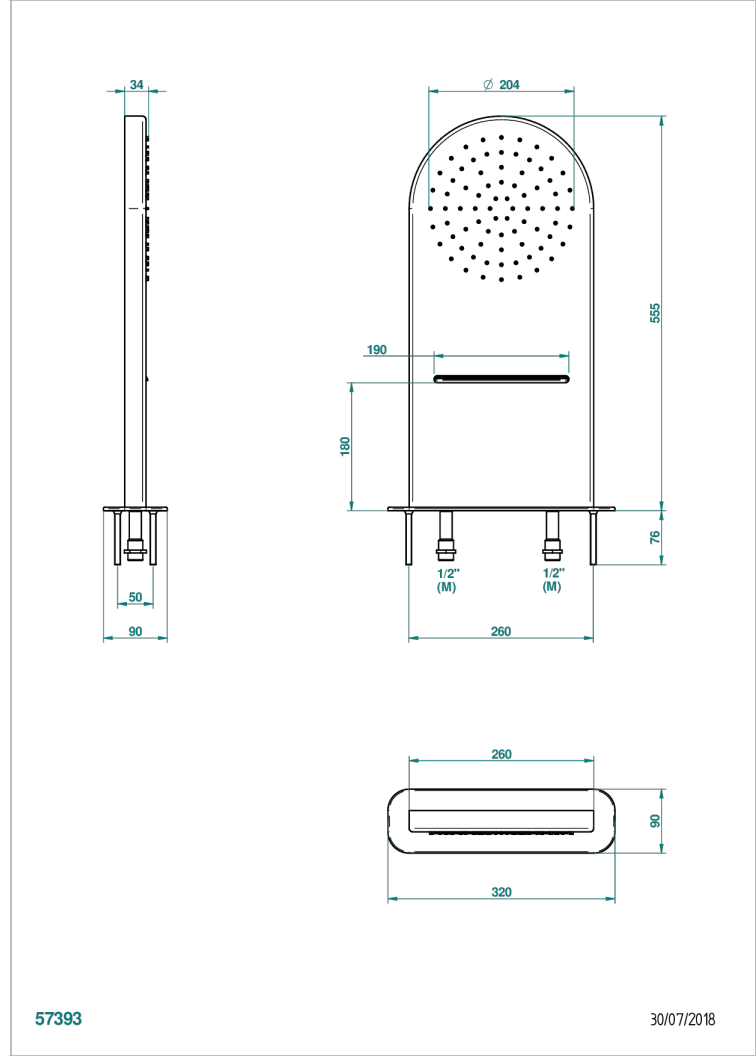

Wall mounted Shower head, 555 x 266 mm, with cascade and Easyclean system (available in shiny stainless steel A08)

57393

30/07/2018

## CARACTERÍSTICAS

- Todo Estilo
- Wall mounted Shower head, 555 x 266 mm, with cascade and Easyclean system (available in shiny stainless steel A08)

## ESPECIFICACIONES TÉCNICAS

- Recommandé : 3 bars (max. 5 bars) - Advised : 43,5 psi (max. 72 psi)
- Cascade : 15 l/min à 3 bars - Pomme : 14,4 l/min à 3 bars
- Waterfall : 3,9 gpm at 43.5 psi - Handshower : 3,8 gpm at 43.5 psi