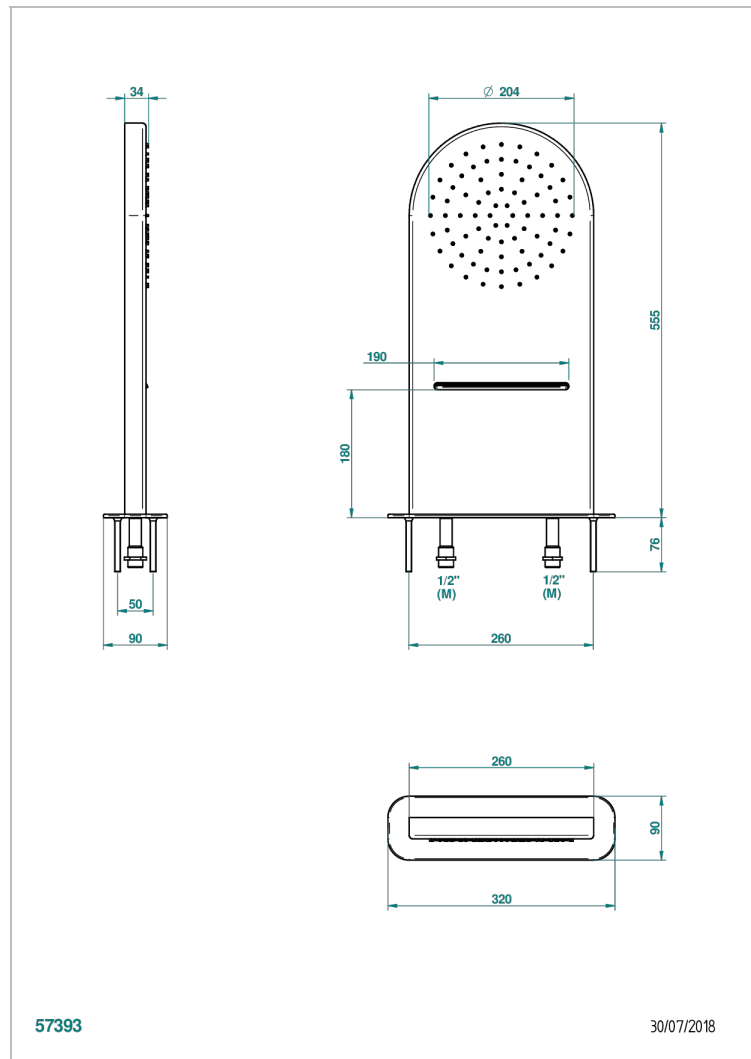

G00-496

Wall mounted Shower head, 555 x 266 mm, with cascade and Easyclean system (available in shiny stainless steel A08)

57393

30/07/2018

CHARACTERISTIC

- General Products
- Wall mounted Shower head, 555 x 266 mm, with cascade and Easyclean system (available in shiny stainless steel A08)

TECHNICAL SPECS

- Recommandé : 3 bars (max. 5 bars) - Advised : 43,5 psi (max. 72 psi)
- Cascade : 15 l/min à 3 bars - Pomme : 14,4 l/min à 3 bars
- Waterfall : 3,9 gpm at 43.5 psi - Handshower : 3,8 gpm at 43.5 psi

AVAILABLE FINITIONS

shiny stainless steel - A08