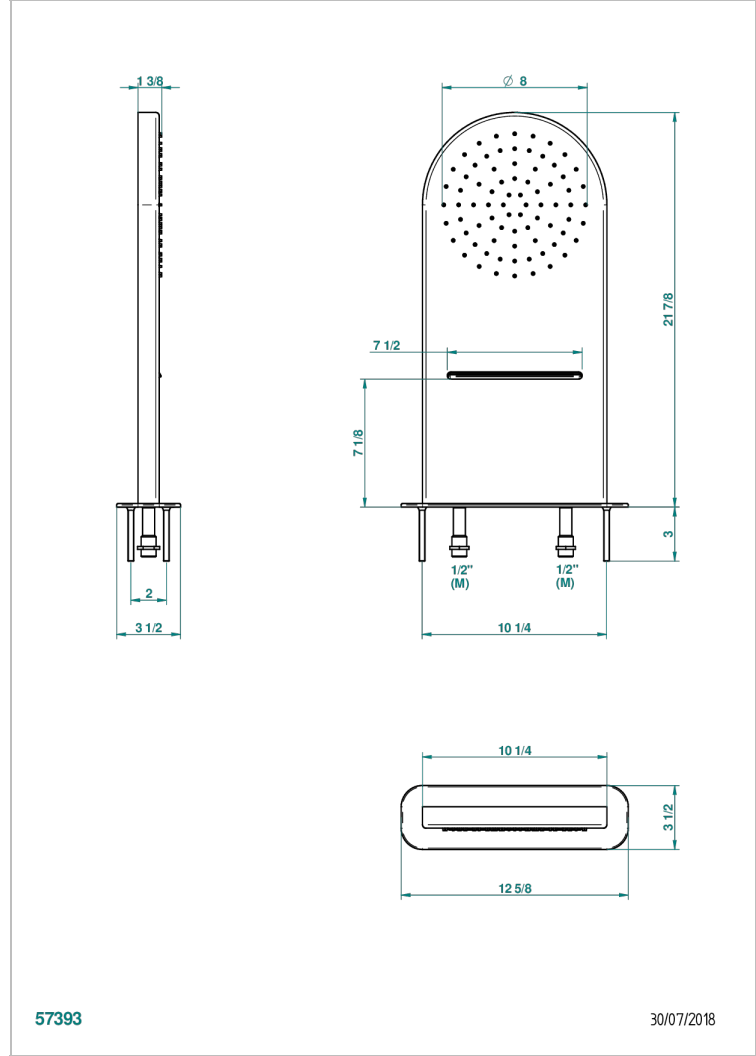

Wall mounted Shower head, 555 x 266 mm, with cascade and Easyclean system (available in shiny stainless steel A08)

57393

30/07/2018

## CARACTERÍSTICAS

- Todo Estilo
- Wall mounted Shower head, 555 x 266 mm, with cascade and Easyclean system (available in shiny stainless steel A08)

## ESPECIFICACIONES TÉCNICAS

- Recommandé : 3 bars (max. 5 bars) - Advised : 43,5 psi (max. 72 psi)
- Cascade : 15 l/min à 3 bars - Pomme : 14,4 l/min à 3 bars
- Waterfall : 3,9 gpm at 43.5 psi - Handshower : 3,8 gpm at 43.5 psi