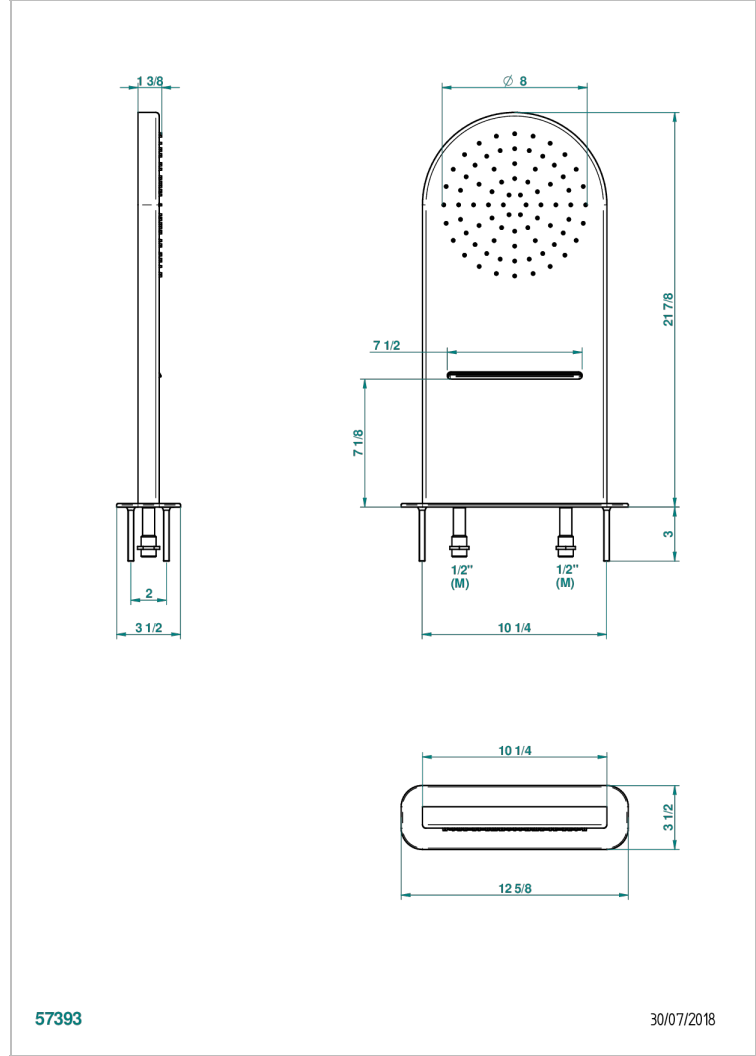

# GENERAL PRODUCTS

G00-496

THG<sup>®</sup>  
PARIS

Wall mounted Shower head, 555 x 266 mm, with cascade and Easyclean system (available in shiny stainless steel A08)

## CHARACTERISTIC

- General Products
- Wall mounted Shower head, 555 x 266 mm, with cascade and Easyclean system (available in shiny stainless steel A08)

## TECHNICAL SPECS

- Recommandé : 3 bars (max. 5 bars) - Advised : 43,5 psi (max. 72 psi)
- Cascade : 15 l/min à 3 bars - Pomme : 14,4 l/min à 3 bars
- Waterfall : 3,9 gpm at 43.5 psi - Handshower : 3,8 gpm at 43.5 psi