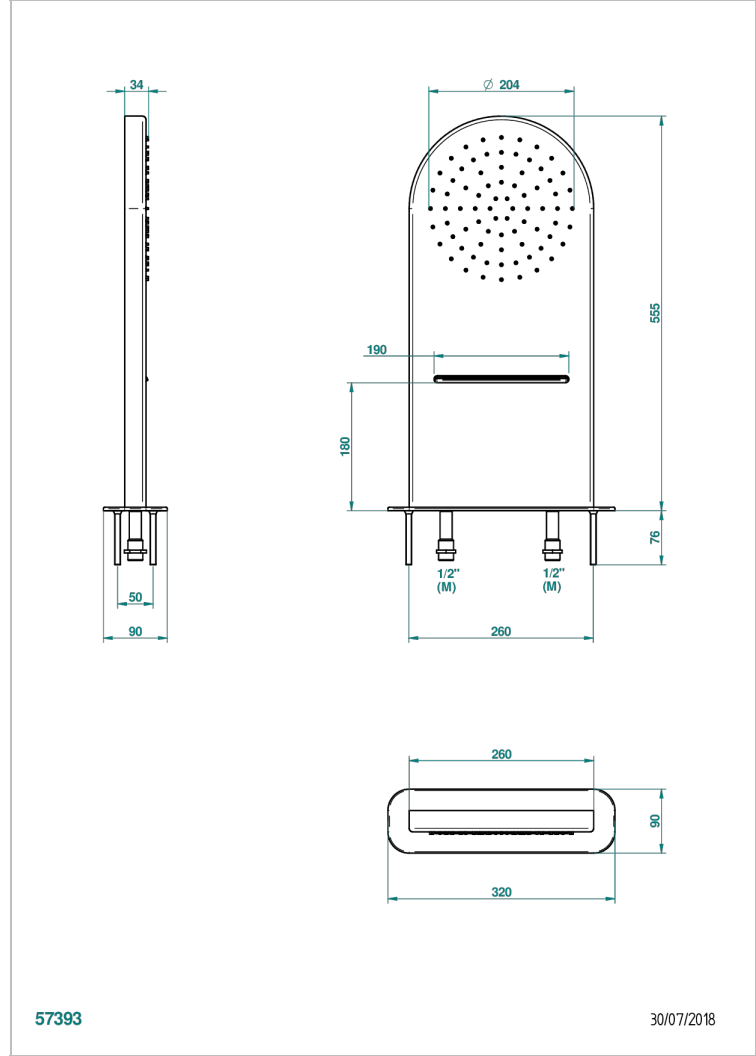

Wall mounted Shower head, 555 x 266 mm, with cascade and Easyclean system (available in shiny stainless steel A08)

57393

30/07/2018

CARACTERÍSTICAS

- Todo Estilo
- Wall mounted Shower head, 555 x 266 mm, with cascade and Easyclean system (available in shiny stainless steel A08)

ESPECIFICACIONES TÉCNICAS

- Recommandé : 3 bars (max. 5 bars) - Advised : 43,5 psi (max. 72 psi)
- Cascade : 15 l/min à 3 bars - Pomme : 14,4 l/min à 3 bars
- Waterfall : 3,9 gpm at 43.5 psi - Handshower : 3,8 gpm at 43.5 psi