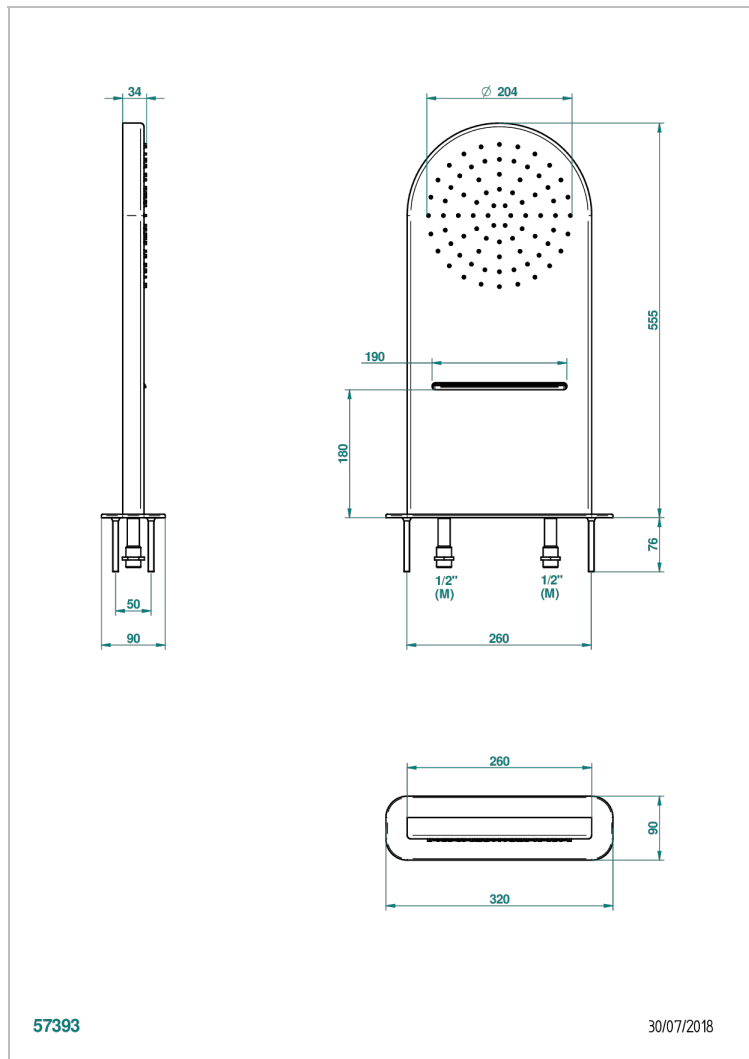

GENERAL ITEMS

G00-496

THG[®]
PARIS

Wall mounted Shower head, 555 x 266 mm, with cascade and Easyclean system (available in shiny stainless steel A08)

CHARACTERISTIC

- General Items
- Wall mounted Shower head, 555 x 266 mm, with cascade and Easyclean system (available in shiny stainless steel A08)

TECHNICAL SPECS

- Recommandé : 3 bars (max. 5 bars) - Advised : 43,5 psi (max. 72 psi)
- Cascade : 15 l/min à 3 bars - Pomme : 14,4 l/min à 3 bars
- Waterfall : 3,9 gpm at 43.5 psi - Handshower : 3,8 gpm at 43.5 psi

AVAILABLE FINITIONS

shiny stainless steel - A08