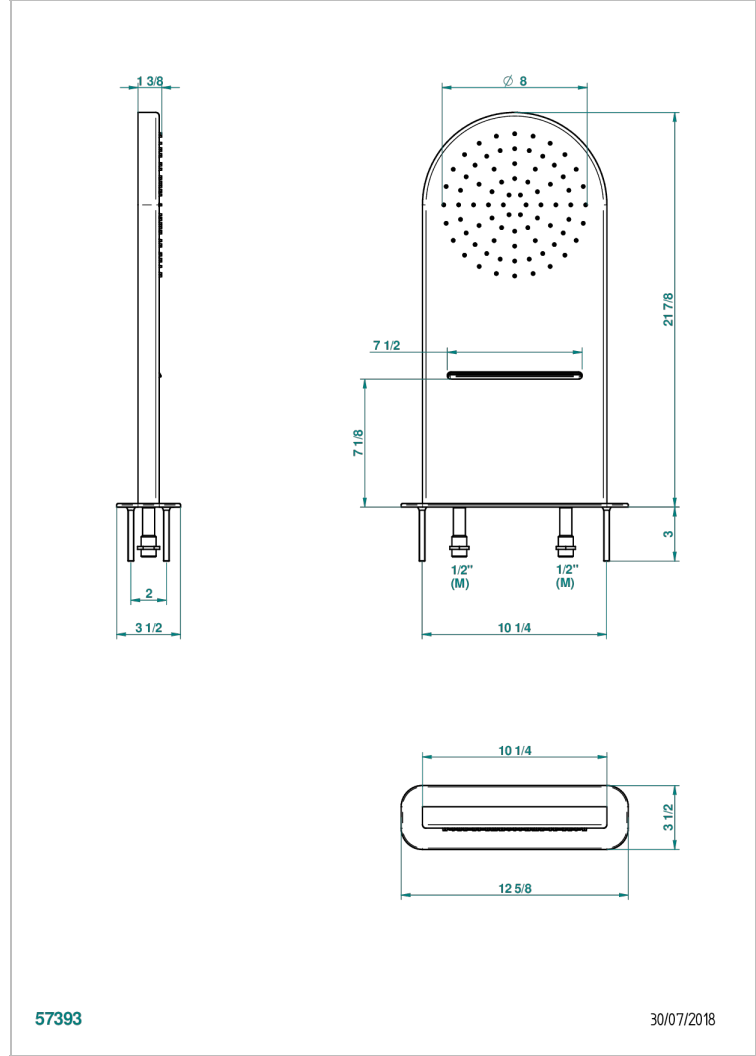

Wall mounted Shower head, 555 x 266 mm, with cascade and Easyclean system (available in shiny stainless steel A08)

57393

30/07/2018

CARACTERÍSTICAS

- Todo Estilo
- Wall mounted Shower head, 555 x 266 mm, with cascade and Easyclean system (available in shiny stainless steel A08)

ESPECIFICACIONES TÉCNICAS

- Recommandé : 3 bars (max. 5 bars) - Advised : 43,5 psi (max. 72 psi)
- Cascade : 15 l/min à 3 bars - Pomme : 14,4 l/min à 3 bars
- Waterfall : 3,9 gpm at 43.5 psi - Handshower : 3,8 gpm at 43.5 psi