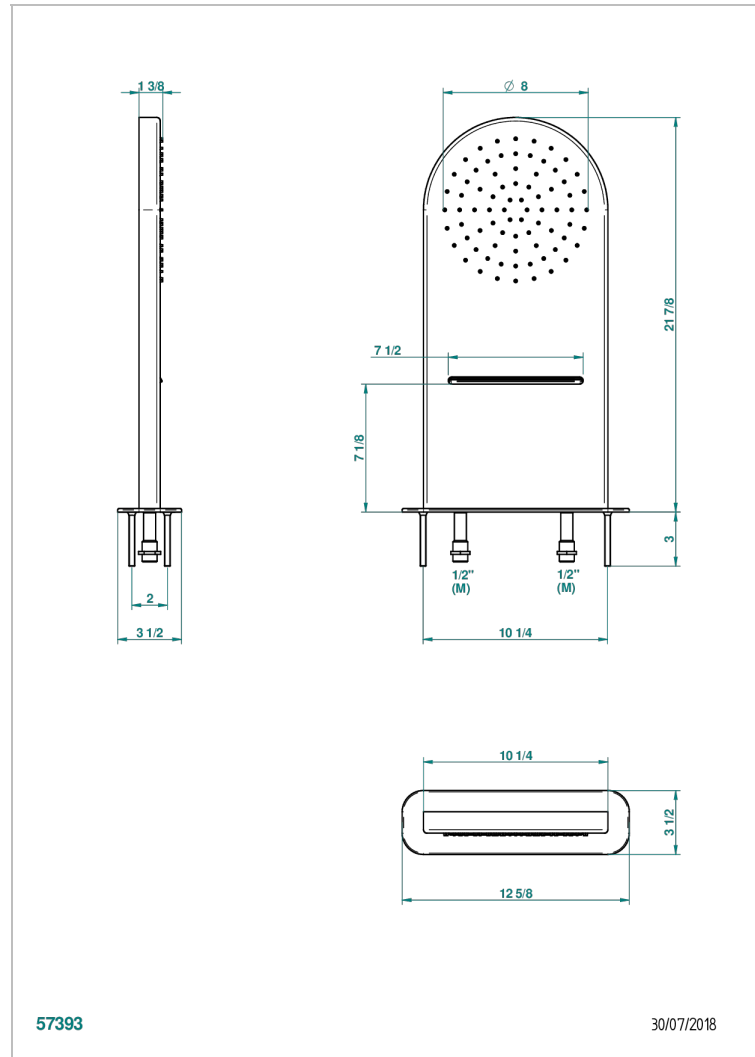

GENERAL ITEMS

G00-496

THG[®]
PARIS

Wall mounted Shower head, 555 x 266 mm, with cascade and Easyclean system (available in shiny stainless steel A08)

CHARACTERISTIC

- General Items
- Wall mounted Shower head, 555 x 266 mm, with cascade and Easyclean system (available in shiny stainless steel A08)

TECHNICAL SPECS

- Recommandé : 3 bars (max. 5 bars) - Advised : 43,5 psi (max. 72 psi)
- Cascade : 15 l/min à 3 bars - Pomme : 14,4 l/min à 3 bars
- Waterfall : 3,9 gpm at 43.5 psi - Handshower : 3,8 gpm at 43.5 psi