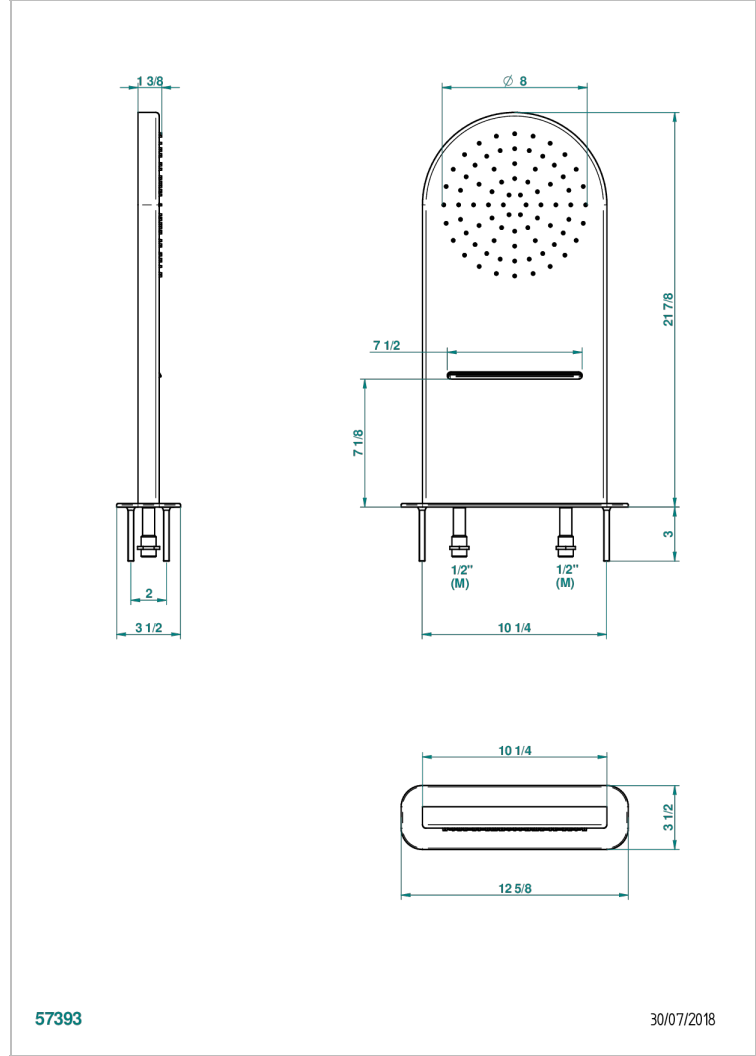

Wall mounted Shower head, 555 x 266 mm, with cascade and Easyclean system (available in shiny stainless steel A08)

CARACTERÍSTICAS

- Todo Estilo
- Wall mounted Shower head, 555 x 266 mm, with cascade and Easyclean system (available in shiny stainless steel A08)

ESPECIFICACIONES TÉCNICAS

- Recommandé : 3 bars (max. 5 bars) - Advised : 43,5 psi (max. 72 psi)
- Cascade : 15 l/min à 3 bars - Pomme : 14,4 l/min à 3 bars
- Waterfall : 3,9 gpm at 43.5 psi - Handshower : 3,8 gpm at 43.5 psi