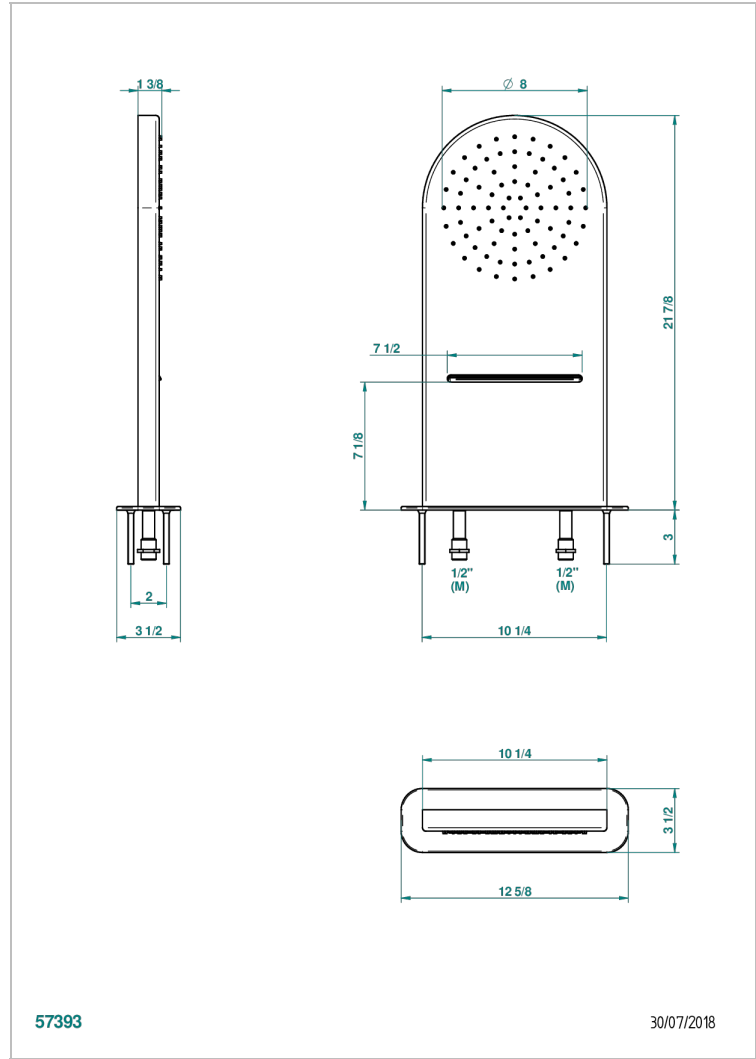

# GENERAL ITEMS

G00-496

THG<sup>®</sup>  
PARIS

Wall mounted Shower head, 555 x 266 mm, with cascade and Easyclean system (available in shiny stainless steel A08)

57393

30/07/2018

## CHARACTERISTIC

- General Items
- Wall mounted Shower head, 555 x 266 mm, with cascade and Easyclean system (available in shiny stainless steel A08)

## TECHNICAL SPECS

- Recommandé : 3 bars (max. 5 bars) - Advised : 43,5 psi (max. 72 psi)
- Cascade : 15 l/min à 3 bars - Pomme : 14,4 l/min à 3 bars
- Waterfall : 3,9 gpm at 43.5 psi - Handshower : 3,8 gpm at 43.5 psi