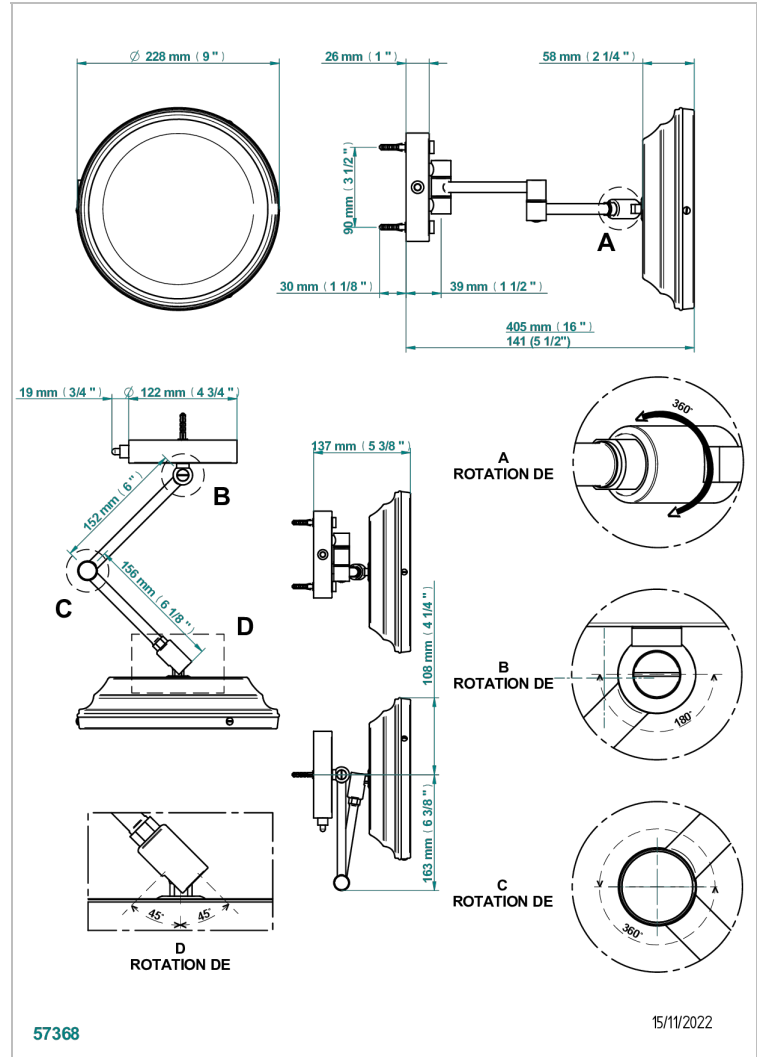

# GENERAL PRODUCTS

G00-669R

THG<sup>®</sup>  
PARIS

Wall mounted Round Magnifying mirror LED illuminated with round base- magnification: 5x (not available in PVD finishes)

## CHARACTERISTIC

- General Products
- Wall mounted Round Magnifying mirror LED illuminated with round base- magnification: 5x (not available in PVD finishes)