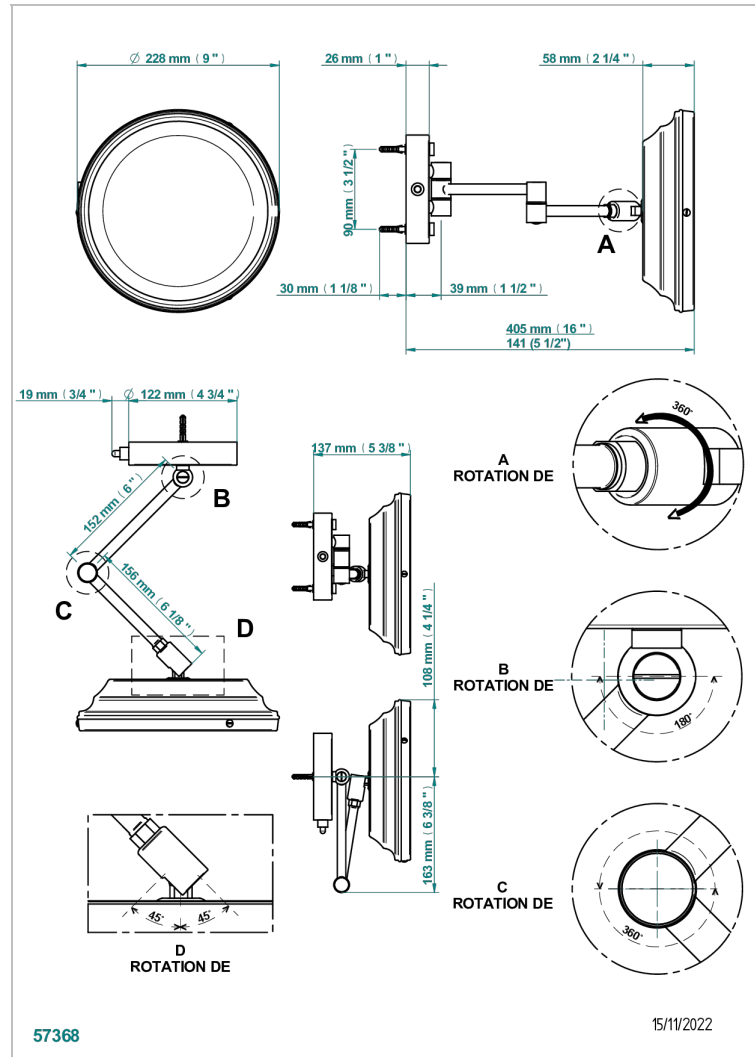

GENERAL ITEMS

G00-669R

THG
PARIS

Wall mounted Round Magnifying mirror LED illuminated with round base- magnification: 5x (not available in PVD finishes)

CHARACTERISTIC

- General Items
- Wall mounted Round Magnifying mirror LED illuminated with round base- magnification: 5x (not available in PVD finishes)

AVAILABLE FINITIONS

- Lacquered light bronze - D01
- Matt nickel (color finish) - C01
- Polished chrome (color finish) - A02
- Polished gold (color finish) - F01
- Polished nickel - B01
- Soft gold - F30