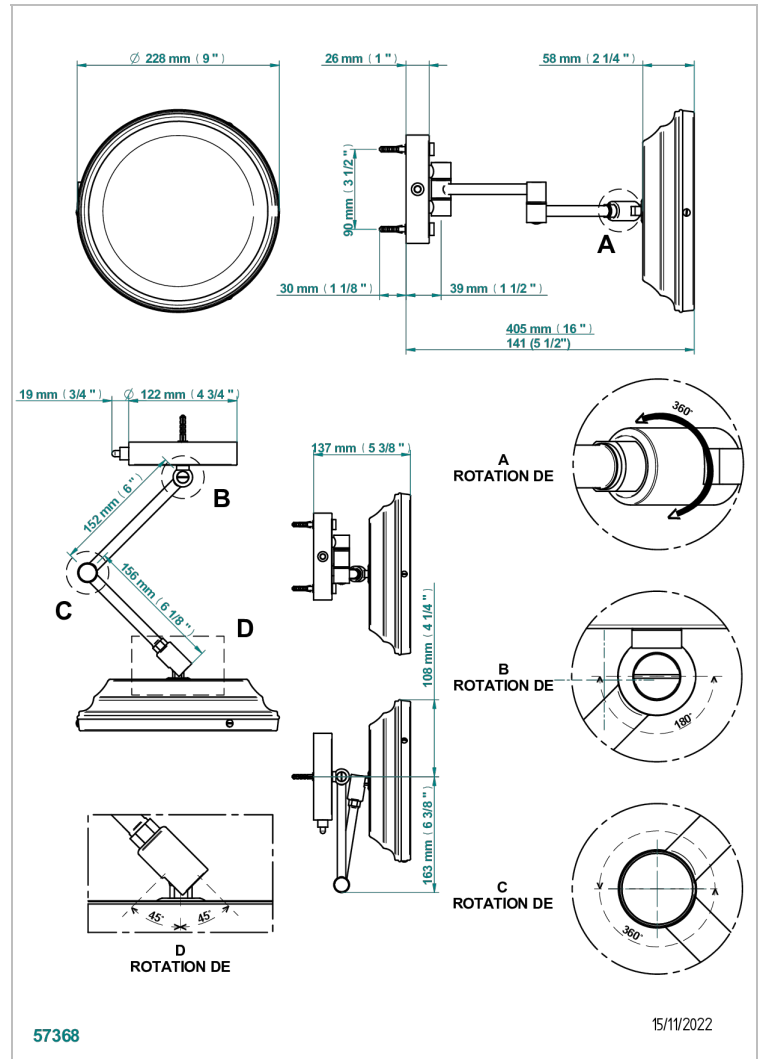

GENERAL ITEMS

G00-669R

THG
PARIS

Wall mounted Round Magnifying mirror LED illuminated with round base- magnification: 5x (not available in PVD finishes)

特色

- General Items
- Wall mounted Round Magnifying mirror LED illuminated with round base- magnification: 5x (not available in PVD finishes)

可选饰面

- 哑光镍 - C01
- 抛光金 (24K金) - F01
- 抛光铬 - A02
- 抛光镍 - B01
- 浅金 - F30
- 漆面铜 - D01