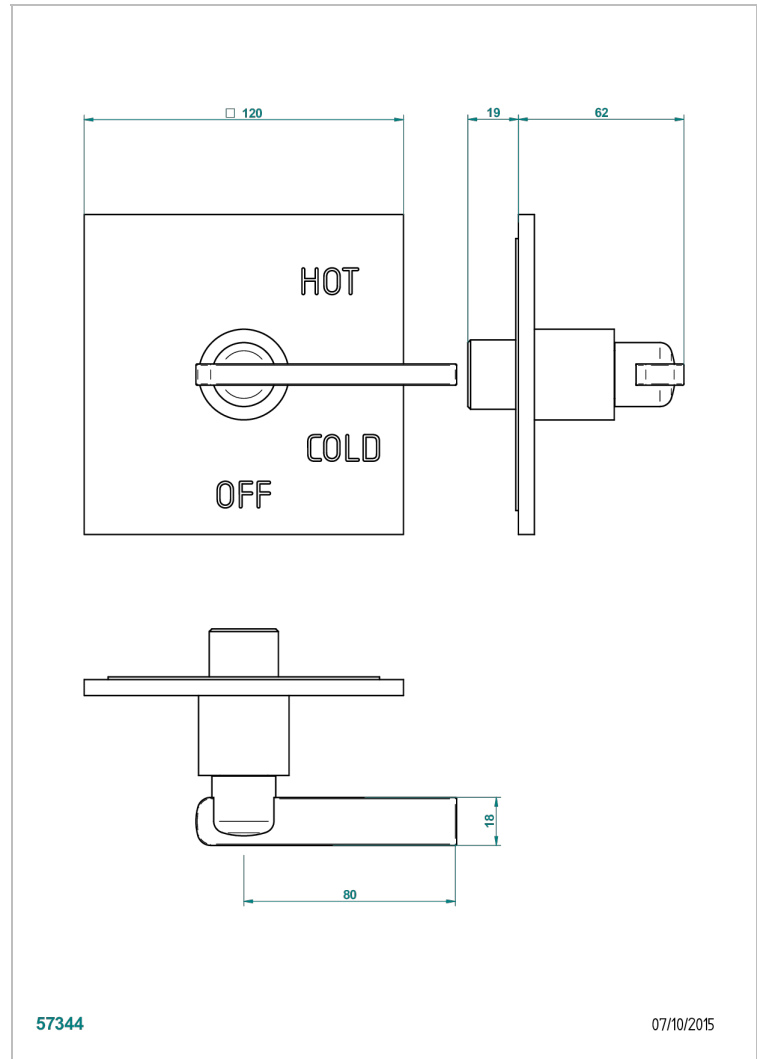

# LE 11 WITH LEVER HANDLES

U2B-320B

Trim for pressure balance valve

## CHARACTERISTIC

- Le 11 with lever handles
- Trim for pressure balance valve

## RELATED SKU'S

- Ref. G00-320A 1/2 " Pressure balance valve