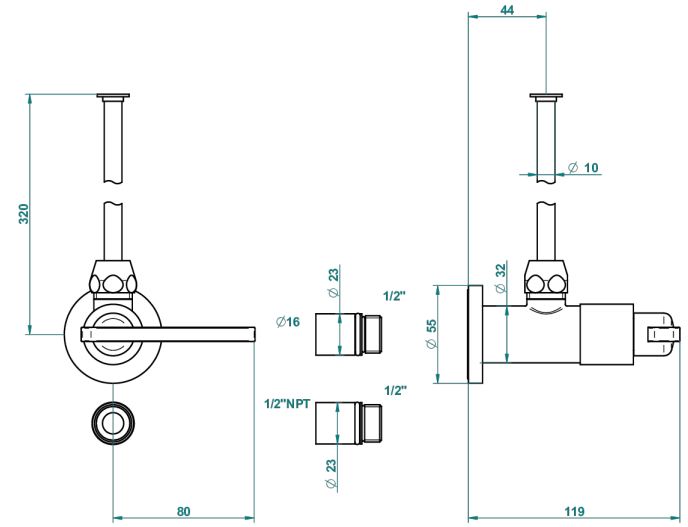

LE 11 WITH LEVER HANDLES

U2B-181/SWC

Angle supply valve with 3/8" adaptor set for toilet

57342

07/10/2015

CHARACTERISTIC

- Le 11 with lever handles
- Angle supply valve with 3/8" adaptor set for toilet

AVAILABLE FINITIONS