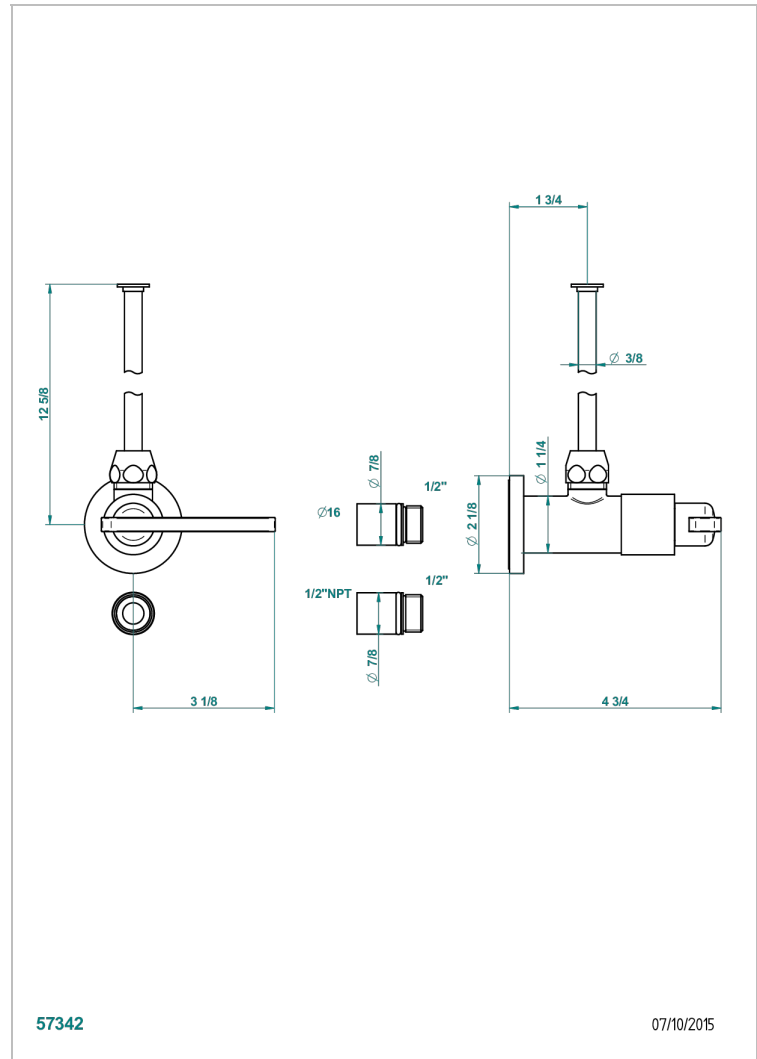

LE 11 WITH LEVER HANDLES

U2B-181/SWC

Angle supply valve with 3/8" adaptor set for toilet

CHARACTERISTIC

- Le 11 with lever handles
- Angle supply valve with 3/8" adaptor set for toilet

AVAILABLE FINITIONS

Black ceram - D30
Blush PVD - H62
Brass color PVD - H49
Brown bronze color PVD - F33
Chrome polished - A02
Chrome polished / gold polished - G02