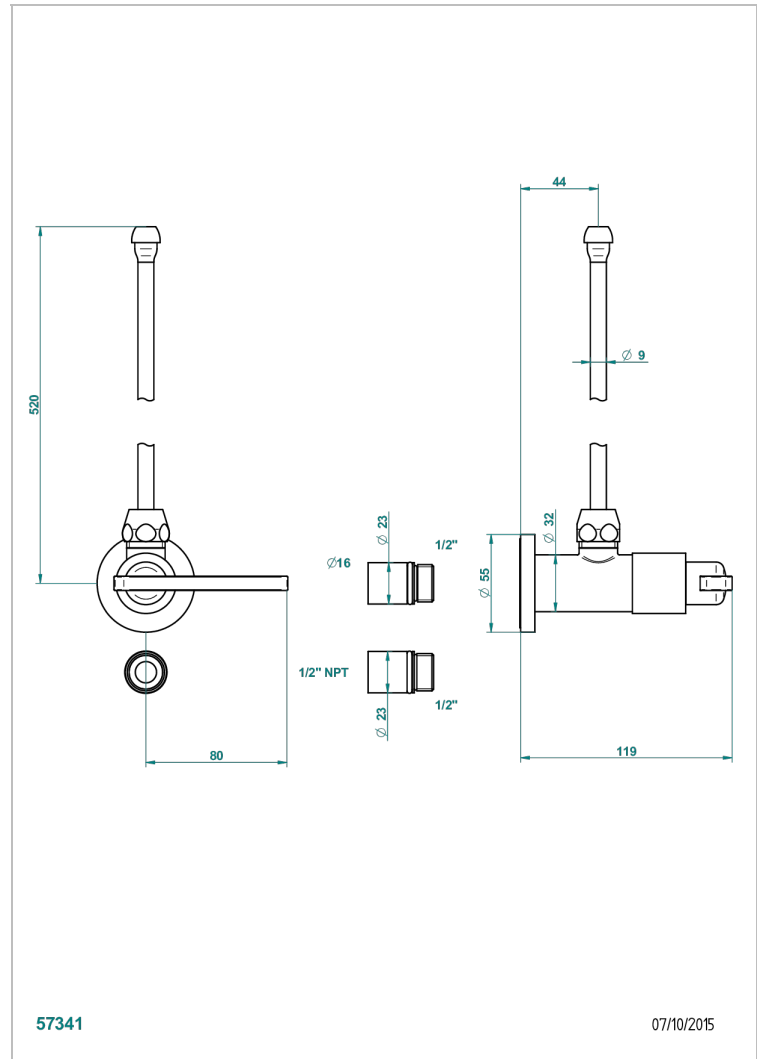

# LE 11 WITH LEVER HANDLES

U2B-181/SLA

Angle supply valve with 3/8" adaptor set

## CHARACTERISTIC

- Le 11 with lever handles
- Angle supply valve with 3/8" adaptor set